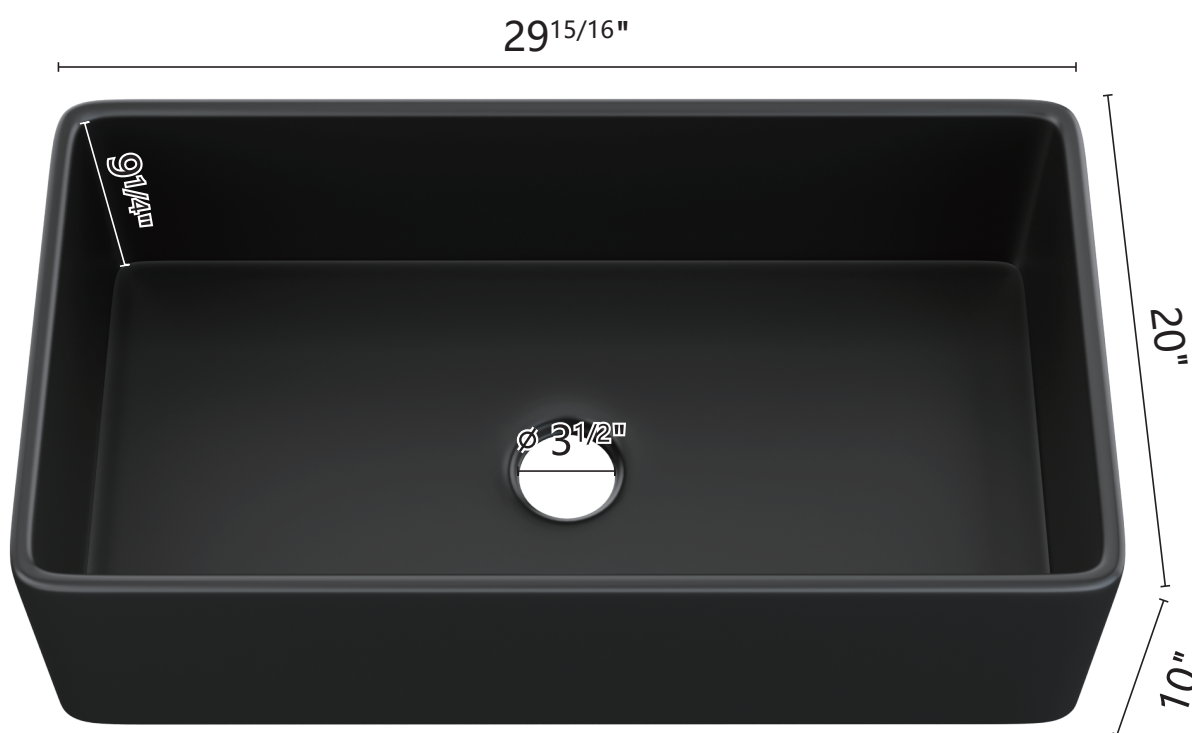

DIMENSION DETAILS

SINK

PRODUCT
INSTRUCTION
VIDEO

20×30×10inch SINGLE SINK

PRODUCT SIZE

KINDLY ATTENTION: To present a perfect installation, please measure the actual sink size for the cutout and trace for the countertop. Do not cut the countertop until you receive the sink. Because this fireclay sink size may vary in size by up to 1/4 inch during the high-temperature firing production.