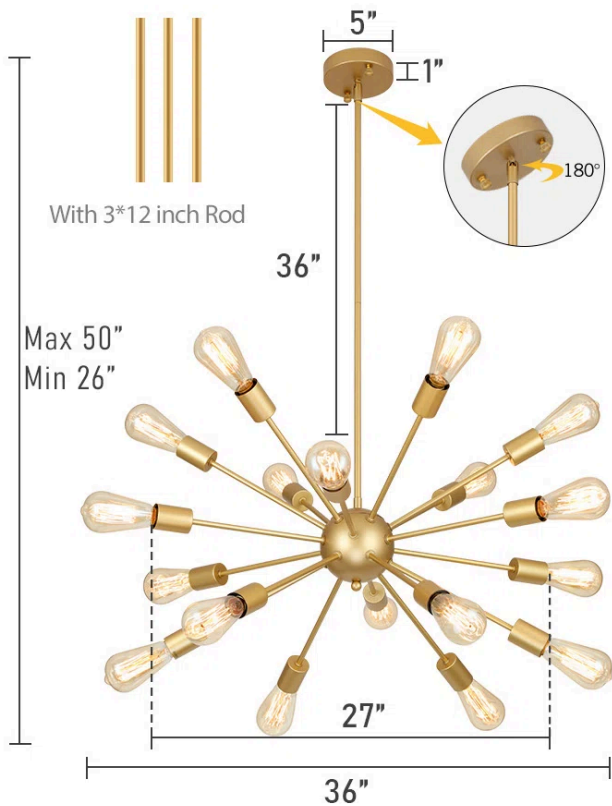

PRODUCT DETAILS

Note: To make sure the fixture fits your space, please check the dimensions carefully

PRODUCT SPECIFICATION

Voltage: 120V

Material: Metal

Color: Gold

Finish types: Baking Paint

Bulb : E26*18 (Not included)

Bulb Wattage: Max 40W each socket

Room Type: Living Room, Bedroom,

Dining Room, Kitchen, Cafe, Etc.

Compatible with All E26 Base Bulbs

(Bulb Not Included)