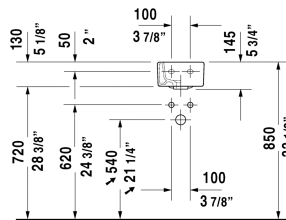

Vero Handrinse basin # 0702250000

| < 9 7/8" Inch > |

Handrinse basin	Dimension	Weight	Order number
with overflow, with faucet deck, underside fully glazed, wall-mounted, hardware included, cUPC listed, 9 7/8" Inch			
Colors			
00 White			
Variant			
●	9 7/8" x 17 3/4" Inch	19.6 lb	0702250000
Sanitary ceramics with the special WonderGliss surface finish will remain clean and attractive-looking for a long time to come. When ordering WonderGliss please add a "1" as eleventh digit to the model number.			

All drawings contain the necessary measurements which are subject to standard tolerances. They are stated in inch & mm and are non-binding. Exact measurements, in particular for customized installation scenarios, can only be taken from the finished ceramic piece.