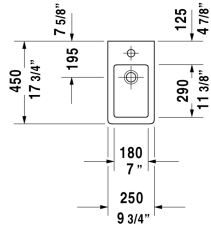

Vero Handrinse basin # 0702250000

| < 9 7/8" Inch > |

Handrinse basin	Dimension	Weight	Order number
with overflow, with faucet deck, underside fully glazed, wall-mounted, hardware included, cUPC listed, 9 7/8" Inch			
Colors			
00 White			
Variant			
●	9 7/8" x 17 3/4" Inch	19.6 lb	0702250000
Sanitary ceramics with the special WonderGliss surface finish will remain clean and attractive-looking for a long time to come. When ordering WonderGliss please add a "1" as eleventh digit to the model number.			

All drawings contain the necessary measurements which are subject to standard tolerances. They are stated in inch & mm and are non-binding. Exact measurements, in particular for customized installation scenarios, can only be taken from the finished ceramic piece.