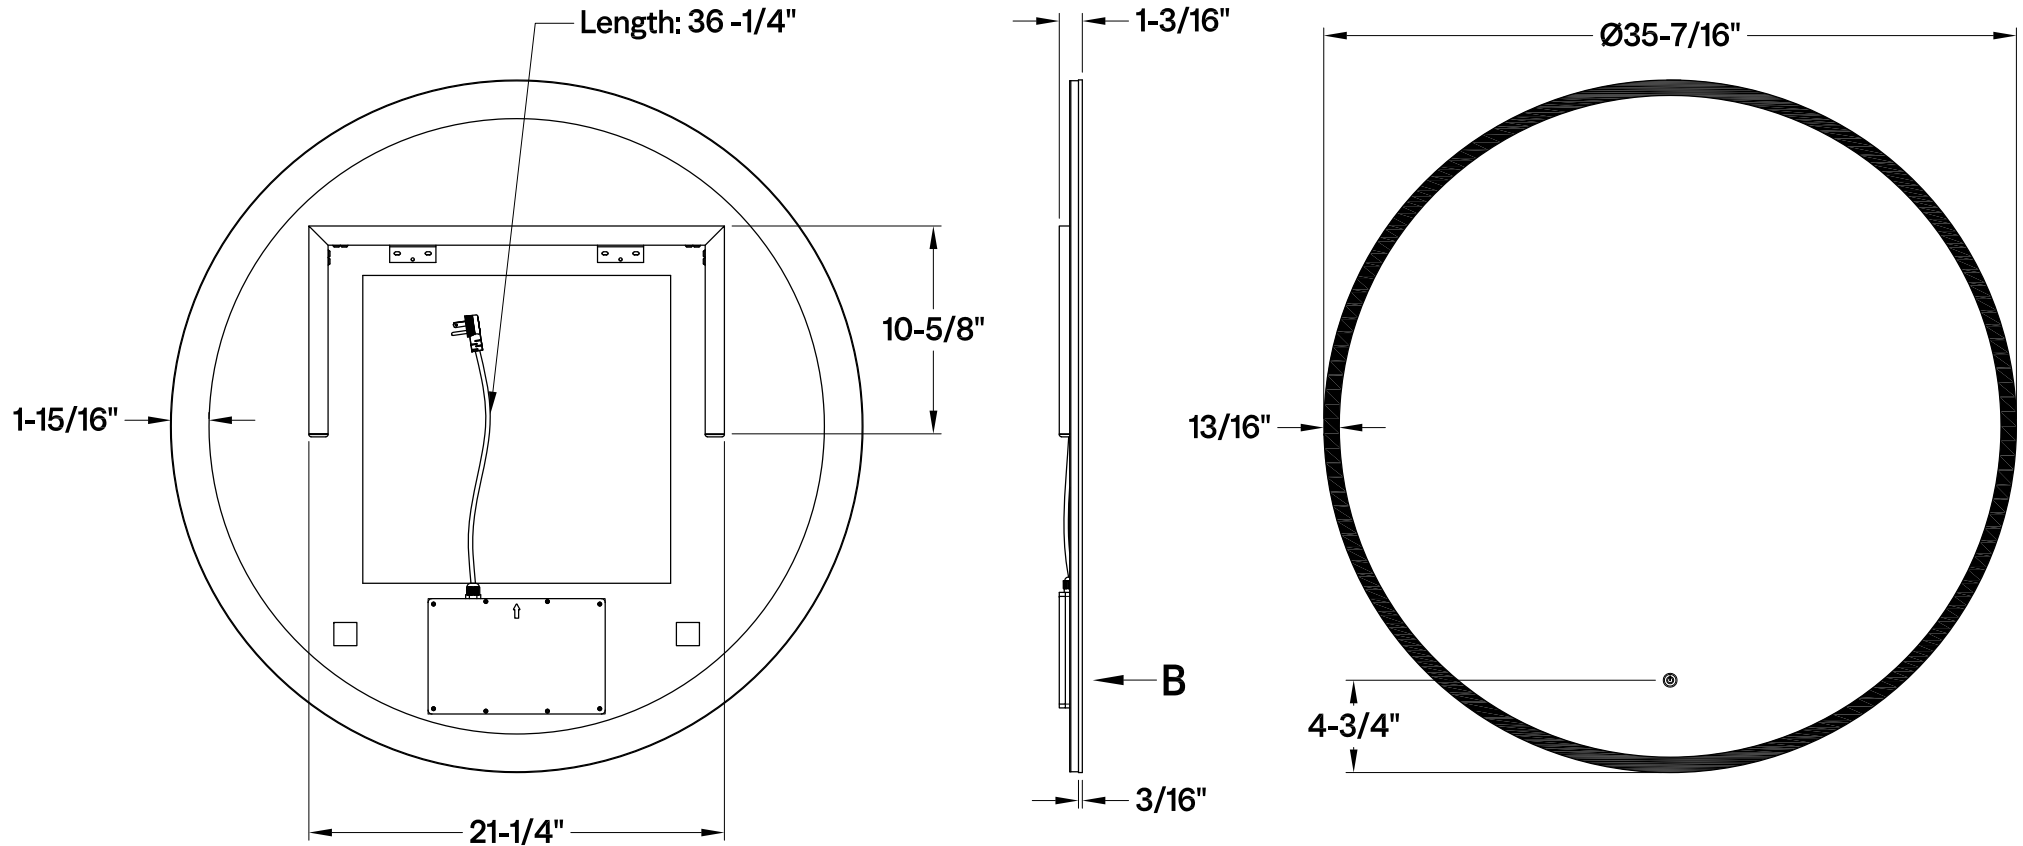

MR1043636

36" Round LED Mirror with Touch Switch, Color Temp Changing, Frontlit and Backlit, Defogger

View: B
Scale=5:1