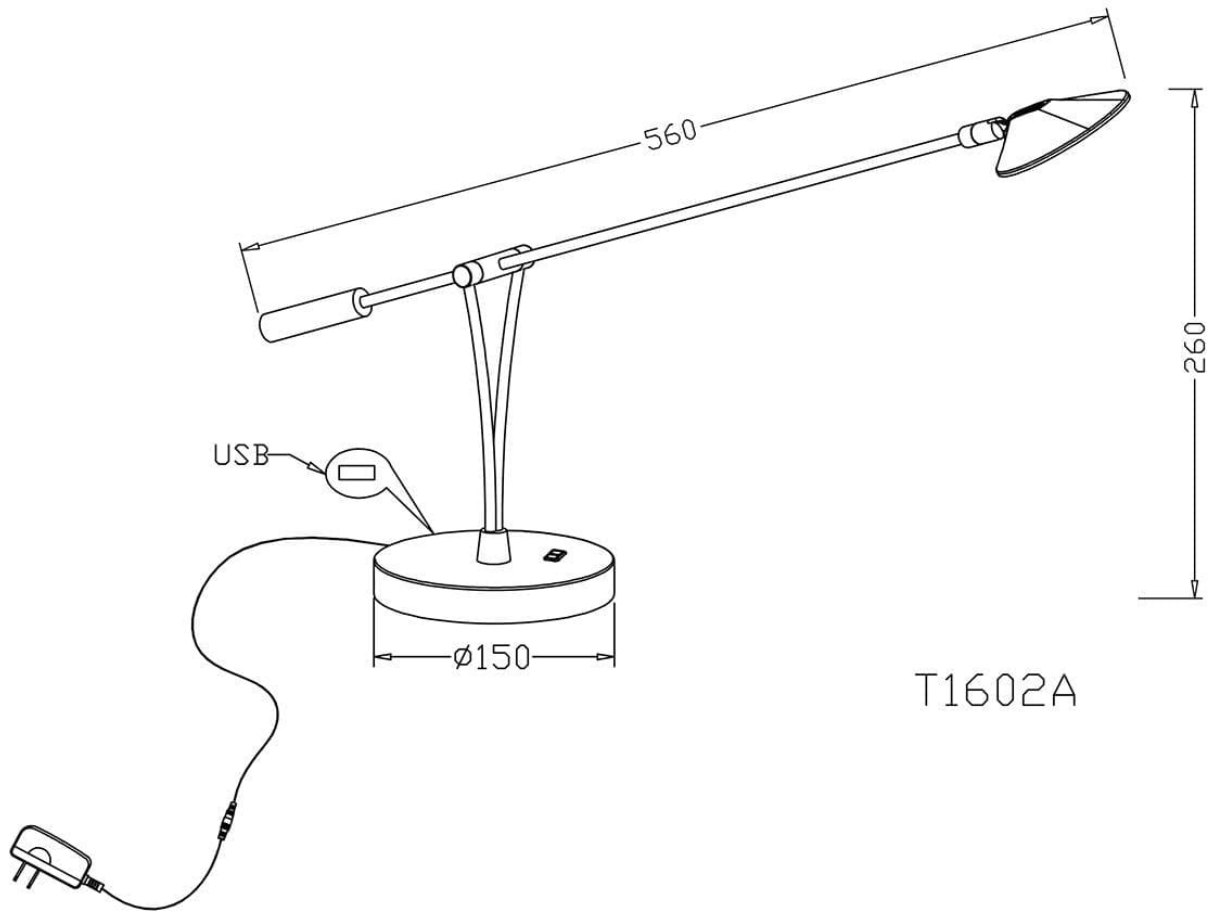

Product Specifications

OAH (in.): 9

Overall Width (in.): 24.5

Depth (in.): 6

Bulb type: Integrated LED

Bulb wattage (watts):

Number of Bulbs:

Bulb included:

LED Reading Light info - lm/W:

LED Reading Light info - CCT:

LED Reading Light info - CRI:

Net Weight (lb): 3.3

Net Weight (kg): 1.5

Certifications and Listings:

Warranty: 5 years

Satin Nickel Desk Lamp