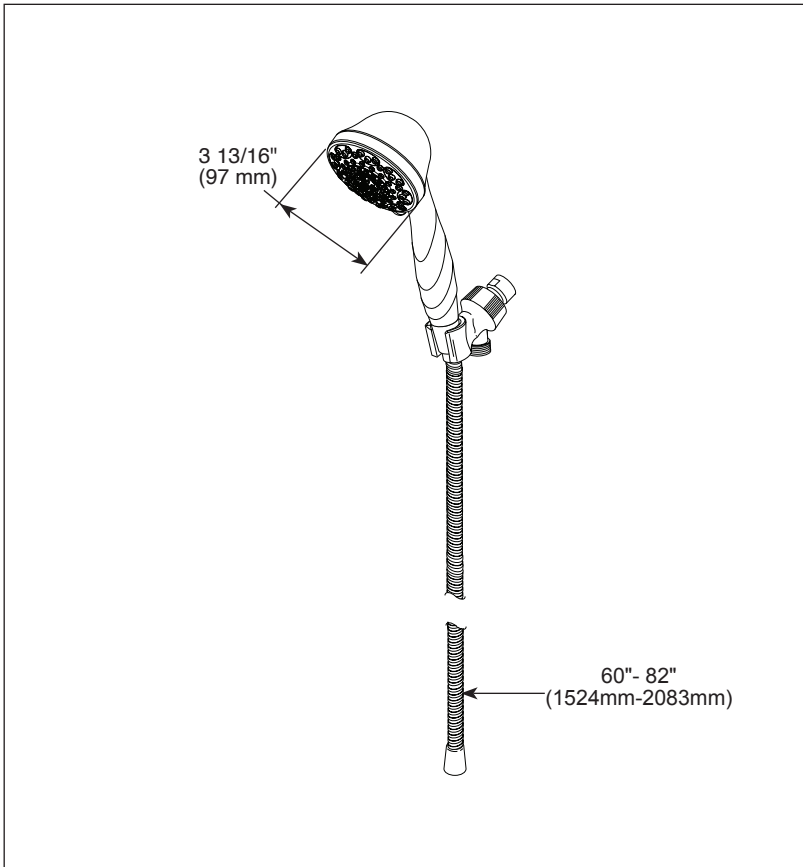

59346-▲-PK

▲ Designate proper finish suffix

see what Delta can doSM

HAND SHOWER W/SHOWER MOUNT

■ 7-Spray Setting Hand Shower

FEATURES:

- Touch-Clean[®] Spray Holes

STANDARD SPECIFICATIONS:

- Max flow rate 1.75 gpm @ 80 psi, 6.6 L/min @ 550 kPa
- Certified dual check valves for backflow protection
- Hand shower with two spray settings - pause is a non-positive shut-off
- 60" - 82" (1524 mm-2083 mm) stretchable metal hose
- Wall mount bracket for hands-free showering
- 7 Spray settings include: Full Body spray, Fast Massage spray, Full Spray with Massage, Shampoo Rinsing spray, Drenching spray, Soft Drench with Full spray and Pause