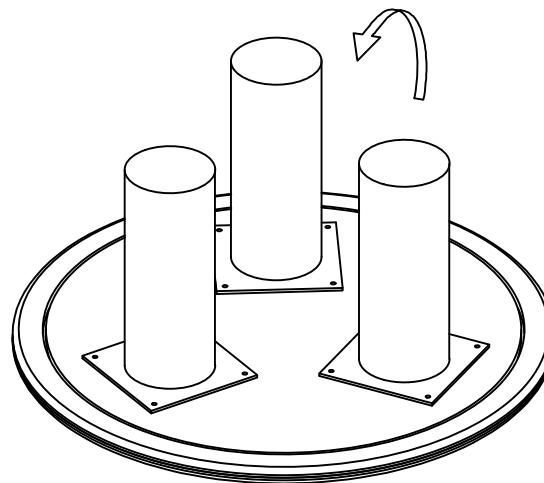

ASSEMBLY INSTRUCTIONS.

LANDON COFFEE TABLE BEIGE TRAVERTINE

THANK YOU FOR YOUR PURCHASE!

PARTS & HARDWARE.

PART LIST

NO.	DESCRIPTION	IMAGE	Qty
A.	Marble Top		1
B.	LEG		3

HARDWARE LIST

C.	Allen Bolt 6 x 20 mm		12
D.	Flat Washer 8 x 16mm		12
E.	Allen Key 4mm		1

NOTES.

Thank you for purchasing this quality product!
Be sure to check all packing material carefully
for small part that May have come loose
inside the carton during shipping.

CAUTION: The Item is heavy, assembly
should be performed by two people.

STEP 1.

STEP 2.

STEP 3.

STEP 4.