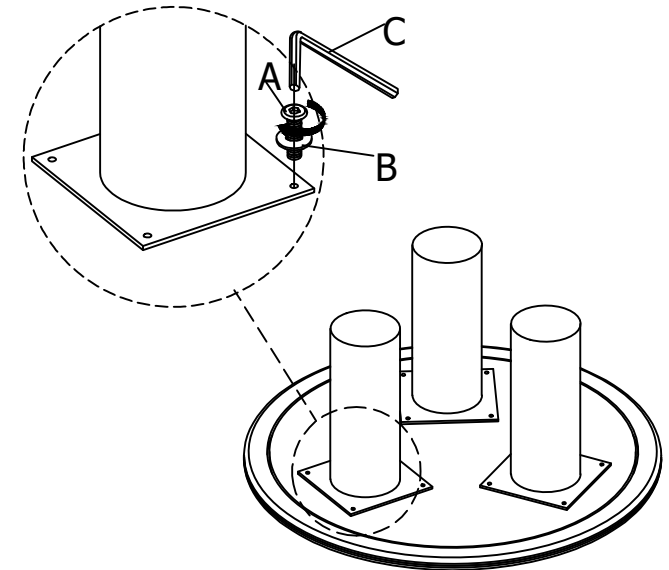

ASSEMBLY INSTRUCTIONS.

LANDON COFFEE TABLE BEIGE TRAVERTINE

THANK YOU FOR YOUR PURCHASE!

PARTS & HARDWARE.

PART LIST

NO.	DESCRIPTION	IMAGE	Qty
A.	Marble Top		1
B.	LEG		3

HARDWARE LIST

C.	Allen Bolt 6 x 20 mm		12
D.	Flat Washer 8 x 16mm		12
E.	Allen Key 4mm		1

NOTES.

Thank you for purchasing this quality product!
Be sure to check all packing material carefully
for small part that May have come loose
inside the carton during shipping.

CAUTION: The Item is heavy, assembly
should be performed by two people.

STEP 1.

STEP 2.

STEP 3.

STEP 4.