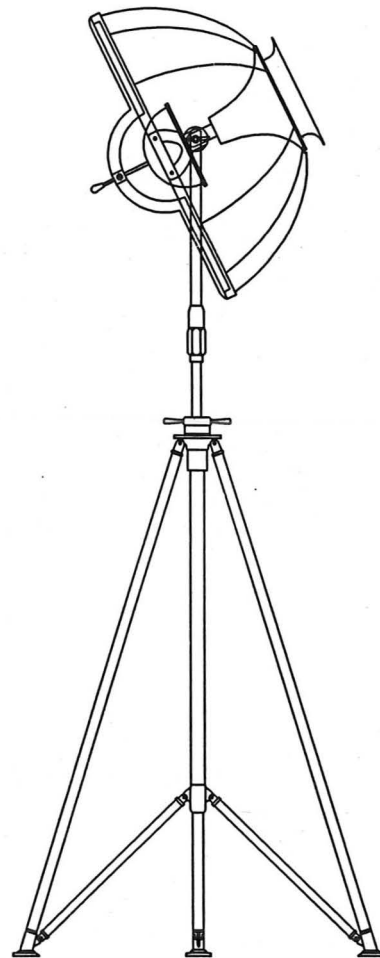

INSTALL INSTRUCTION

1

2

3

4

5

Warning:

1. Please wear gloves during the installation.
2. Do not install on ceiling which is damp or with wet limewater.
3. Cut off the electricity before installation in case of being shocked.
4. Make sure the connected bolt is tightly locked