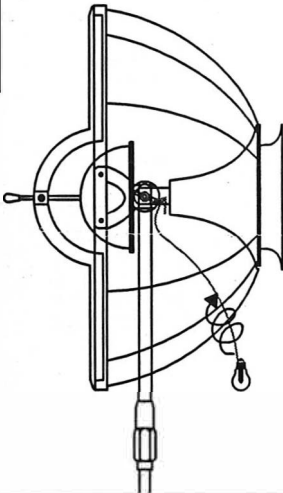

INSTALL INSTRUCTION

1

2

3

4

5

Warning:

1. Please wear gloves during the installation.
2. Do not install on ceiling which is damp or with wet limewater.
3. Cut off the electricity before installation in case of being shocked.
4. Make sure the connected bolt is tightly locked

5. Do not cut off the electricity before washing or repairing, and use the scour without causticity.
6. Please cut off the electricity and wait until the bulb gets cooling before replacing the bulb in case of being burned