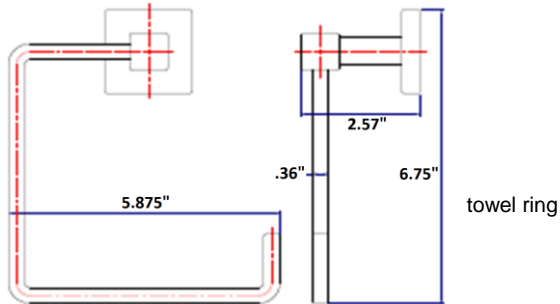

KARSEN Bath Accessories Collection

Specifications

Material Content zinc base & aluminum ring
Installation hardware included

Dimensions

24" towel bar

tp holder

towel ring

robe hook

Warranty & Compliances

Warranty 1 Year Limited Warranty

Order Codes & Finishes/Colors

	24" towel bar	robe hook	
Polished Chrome (US26)	581470	581504	TRU MATCH
Satin Nickel (US15)	581439	581462	TRU MATCH
Oil Rubbed Bronze (US10B)	581397	581421	TRU MATCH
	towel ring	tp holder	
Polished Chrome (US26)	581488	581496	TRU MATCH
Satin Nickel (US15)	581447	581454	TRU MATCH
Oil Rubbed Bronze (US10B)	581405	581413	TRU MATCH