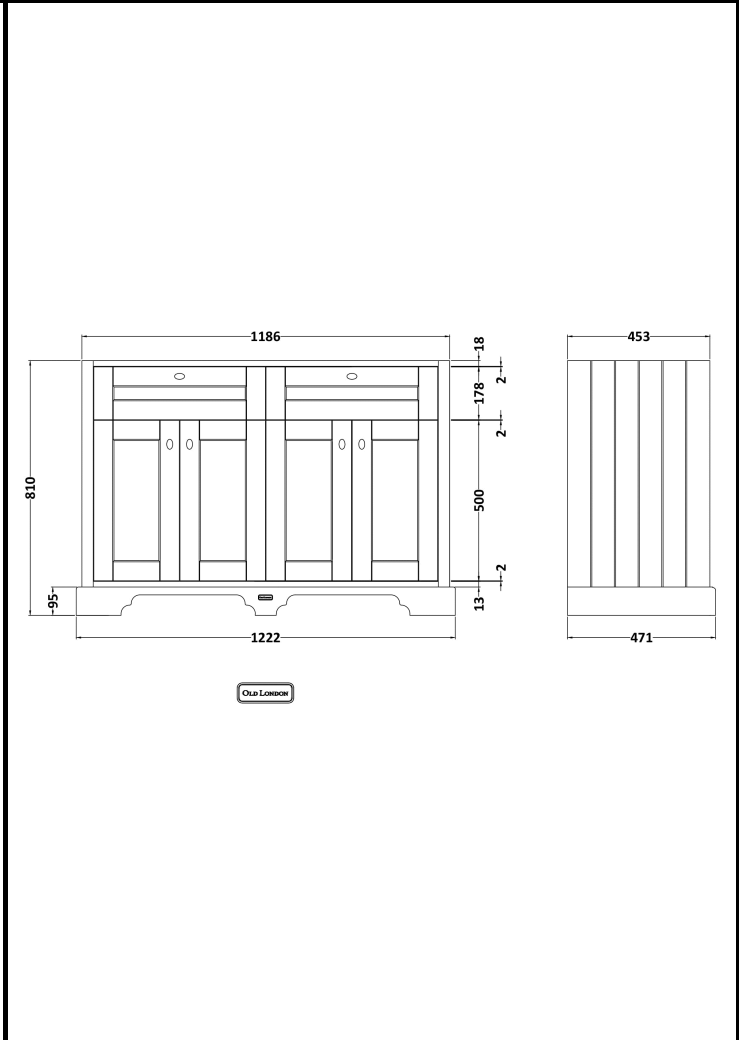

## CUSTOMER DATA SHEET

SALES CODE: LOF365

DESCRIPTION: 1200 4-Door Unit & Marble Top 1Th

## CUSTOMER DATA SHEET - FURNITURE

<b>SALES CODE:</b> LON309	<b>DESCRIPTION:</b> 1200 4-Door Basin Unit
---------------------------	--------------------------------------------

PRODUCT DIMENSIONS			
Height (mm)	Width (mm)	Depth (mm)	Nett Wgt Kg
810	1222	471	54

PACKAGING DIMENSIONS			
Height (mm)	Width (mm)	Depth (mm)	Gross Wgt Kg
840	1252	511	54

PACKAGING DATA			
Box Colour	Brown Cardboard Box		
Box Qty	1	Label Colour	White Label
Label Size	150 x 100	Label Qty	2

### PRODUCT DIMENSIONS

Height (mm)	Width (mm)	Depth (mm)	Nett Wgt Kg
268	1220	463	27.5