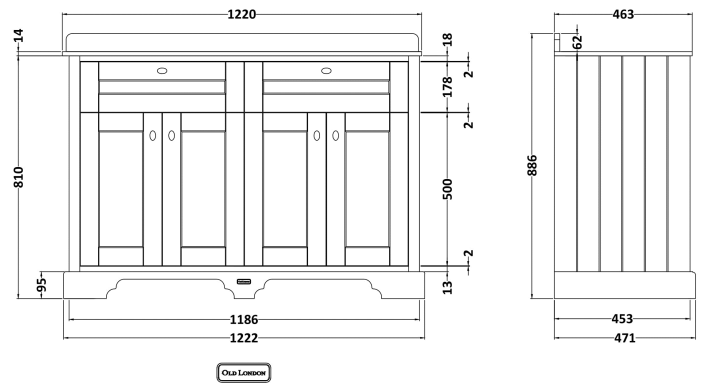

CUSTOMER DATA SHEET

SALES CODE: LOF365

DESCRIPTION: 1200 4-Door Unit & Marble Top 1Th

PACKAGING DETAILS

Barcode

5056211819899