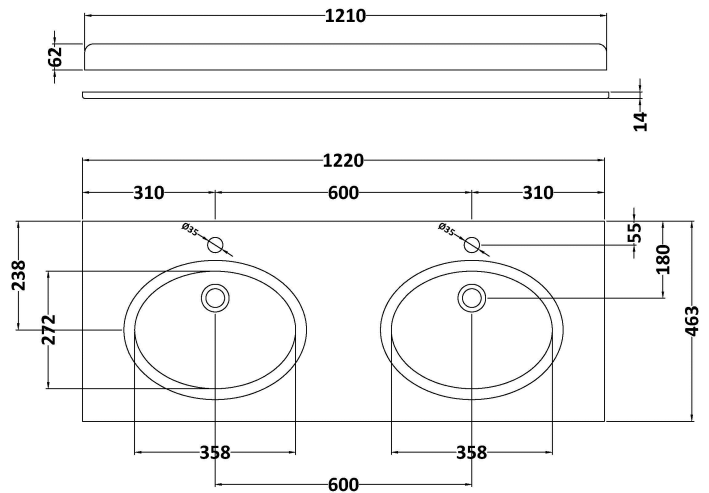

## CUSTOMER DATA SHEET - FURNITURE

<b>SALES CODE:</b> LON309	<b>DESCRIPTION:</b> 1200 4-Door Basin Unit
---------------------------	--------------------------------------------

PRODUCT DIMENSIONS			
Height (mm)	Width (mm)	Depth (mm)	Nett Wgt Kg
810	1222	471	54

PACKAGING DIMENSIONS			
Height (mm)	Width (mm)	Depth (mm)	Gross Wgt Kg
840	1252	511	54

PACKAGING DATA			
Box Colour	Brown Cardboard Box		
Box Qty	1	Label Colour	White Label
Label Size	150 x 100	Label Qty	2

OUTER BOX DIMENSIONS (If Applicable)			
Height (mm)	Width (mm)	Depth (mm)	Gross Wgt Kg
Barcode	5056211818069		

PRODUCT DETAILS				
Country of Origin	United Kingdom			
Fitting Instruction	No			
Constr' Method	Cam & Wood Dowel			
Cabinet Finish	Mdf Vinyl Textured Woodgrain			
Cab Thickness (mm)	18			
Drawer Included	No			
No of Shelves	2			
Hinge Inc'	Yes			
Fixings Inc'	Not Required			
Handle Inc'	Yes			
Handle Type	Knob			
Certification	FSC	Yes	CE	
Colour	Twilight Blue			
Constr' Type	Rigid			
Fascia Finish	Mdf Vinyl Textured Woodgrain			
Fas Thickness (mm)	18			
Drawer Type	Not Applicable			
Hinge Type	95 Degree Inset Clip-On S/C			
Adjustable Legs	Not Applicable			
Handle Style	Traditional			
Waste Shroud	No			

### PRODUCT DIMENSIONS

Height (mm)	Width (mm)	Depth (mm)	Nett Wgt Kg
268	1220	463	27.5