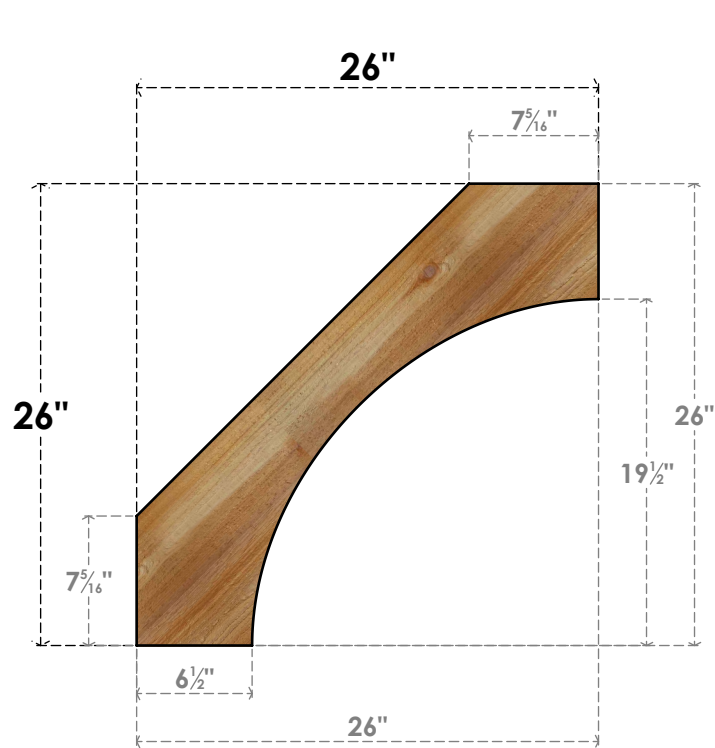

BRC04X26X26WTLOORWR

4"W X 26"D X 26"H WESTLAKE ROUGH SAWN BRACE, WESTERN RED CEDAR

SIDE

FRONT

EKENA MILLWORK
 2300 WEST MAIN ST.
 CLARKSVILLE, TX 75426
 TOLL FREE: 866-607-0453
 WWW.EKENAMILLWORK.COM

NOTES