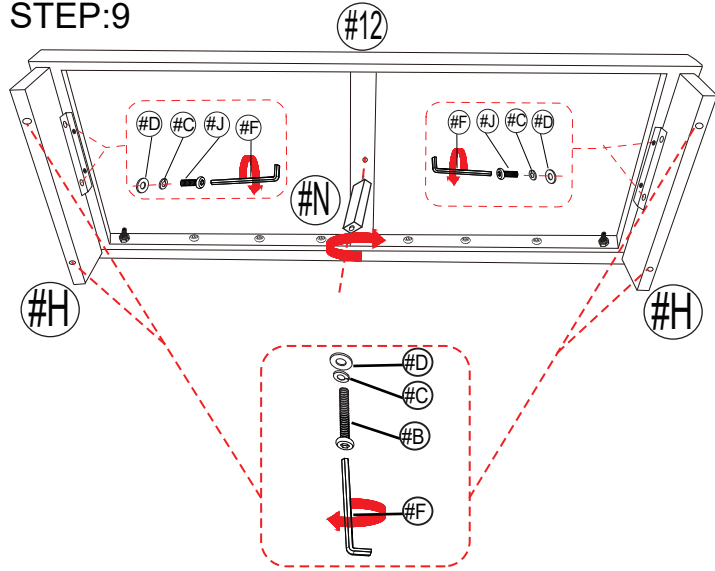

## HARDWARE/LEG

<p>#A 6 pcs</p>  <p>WHOLE TOOTH SCREW 90mm L</p>	<p>#B 12 pcs</p>  <p>BOLT 5/16*100mm L</p>	<p>#C 38 pcs</p>  <p>SPRING WASHER</p>	<p>#D 38 pcs</p>  <p>FLAT WASHER 16mm</p>	<p>#E 6 pcs</p>  <p>NUT</p>	<p>#F 3 pcs</p>  <p>ALLEN KEY 4*120mm</p>	<p>#G 2 pcs</p>  <p>WRENCH</p>
<p>#H 6 pcs</p>  <p>LEG</p>	<p>#J 12 pcs</p>  <p>BOLT 5/16*38mm L</p>	<p>#K 8 pcs</p>  <p>BOLT 5/16*57mm L</p>	<p>#N 1 pc</p>  <p>SUPPORT LEG 40*40*140mm</p>			

# ASSEMBLY INSTRUCTIONS

STEP:1

STEP:2

STEP:4

STEP:3 Arm face left.

STEP:3 Arm face right.

STEP:4 Arm face left.

STEP:4 Arm face right.

# ASSEMBLY INSTRUCTIONS

STEP:5  
Arm face left.

Pull off the Velcro cover on the seat frame

STEP:5  
Arm face right.

Pull off the Velcro cover on the seat frame

STEP:6 Arm face left.

STEP:6 Arm face right.

STEP:7

# ASSEMBLY INSTRUCTIONS

STEP:9

STEP:10

STEP:11 Storage box face left.

STEP:11 Storage box face right.

STEP:12

STEP:13