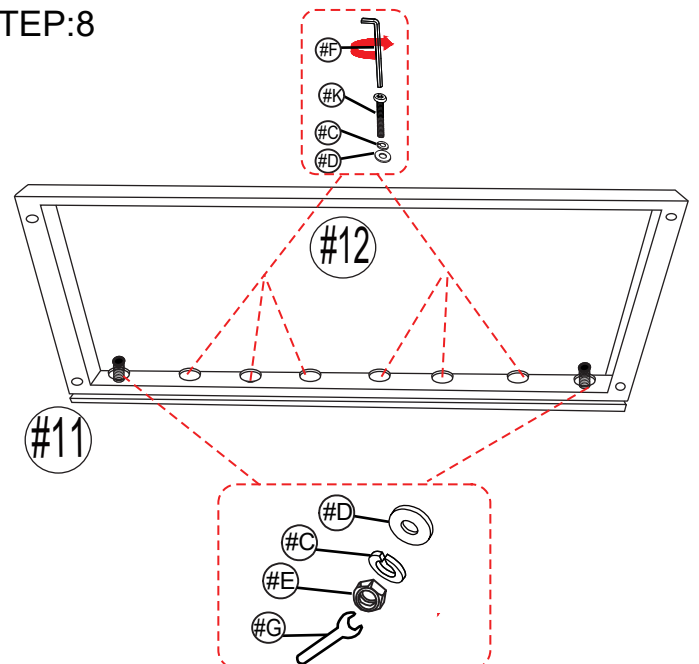

ASSEMBLY INSTRUCTIONS

STEP:5
Arm face left.

Pull off the Velcro cover on the seat frame

STEP:5
Arm face right.

Pull off the Velcro cover on the seat frame

STEP:6 Arm face left.

STEP:6 Arm face right.

STEP:7

STEP:8