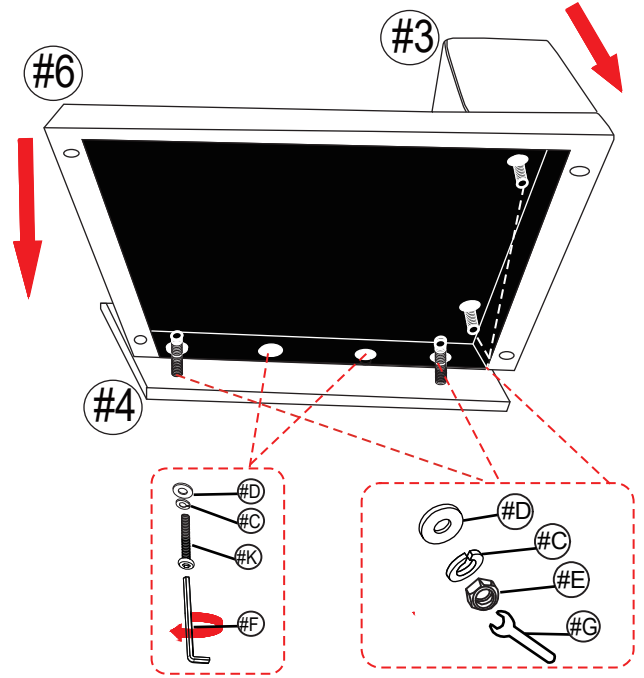

## HARDWARE/LEG

<p>#A 6 pcs</p>  <p>WHOLE TOOTH SCREW 90mm L</p>	<p>#B 12 pcs</p>  <p>BOLT 5/16*100mm L</p>	<p>#C 38 pcs</p>  <p>SPRING WASHER</p>	<p>#D 38 pcs</p>  <p>FLAT WASHER 16mm</p>	<p>#E 6 pcs</p>  <p>NUT</p>	<p>#F 3 pcs</p>  <p>ALLEN KEY 4*120mm</p>	<p>#G 2 pcs</p>  <p>WRENCH</p>
<p>#H 6 pcs</p>  <p>LEG</p>	<p>#J 12 pcs</p>  <p>BOLT 5/16*38mm L</p>	<p>#K 8 pcs</p>  <p>BOLT 5/16*57mm L</p>	<p>#N 1 pc</p>  <p>SUPPORT LEG 40*40*140mm</p>			

# ASSEMBLY INSTRUCTIONS

STEP:1

STEP:2

STEP:4

STEP:3 Arm face left.

STEP:3 Arm face right.

STEP:4 Arm face left.

STEP:4 Arm face right.

# ASSEMBLY INSTRUCTIONS

STEP:5  
Arm face left.

Pull off the Velcro cover on the seat frame

STEP:5  
Arm face right.

Pull off the Velcro cover on the seat frame

STEP:6 Arm face left.

STEP:6 Arm face right.

STEP:7