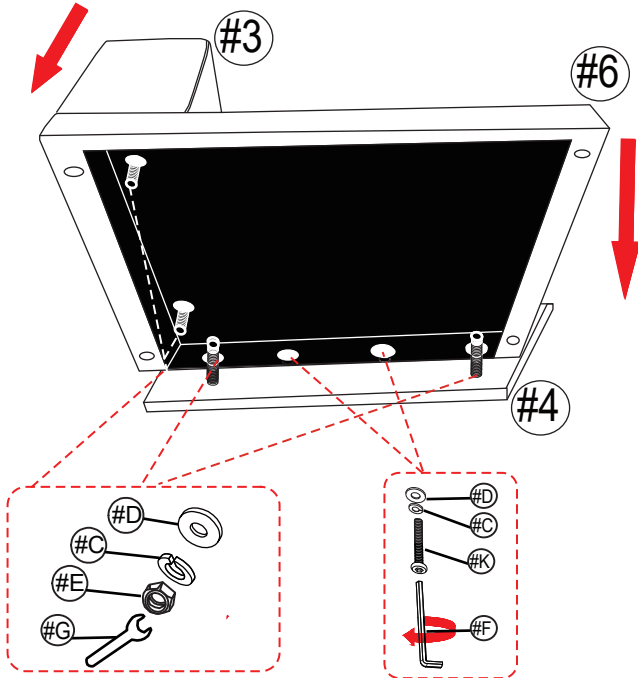

## HARDWARE/LEG

<p>#A 6 pcs</p>  <p>WHOLE TOOTH SCREW 90mm L</p>	<p>#B 12 pcs</p>  <p>BOLT 5/16*100mm L</p>	<p>#C 38 pcs</p>  <p>SPRING WASHER</p>	<p>#D 38 pcs</p>  <p>FLAT WASHER 16mm</p>	<p>#E 6 pcs</p>  <p>NUT</p>	<p>#F 3 pcs</p>  <p>ALLEN KEY 4*120mm</p>	<p>#G 2 pcs</p>  <p>WRENCH</p>
<p>#H 6 pcs</p>  <p>LEG</p>	<p>#J 12 pcs</p>  <p>BOLT 5/16*38mm L</p>	<p>#K 8 pcs</p>  <p>BOLT 5/16*57mm L</p>	<p>#N 1 pc</p>  <p>SUPPORT LEG 40*40*140mm</p>			

# ASSEMBLY INSTRUCTIONS

STEP:1

STEP:2

STEP:4

STEP:3 Arm face left.

STEP:3 Arm face right.

STEP:4 Arm face left.

STEP:4 Arm face right.

# ASSEMBLY INSTRUCTIONS

STEP:5  
Arm face left.

Pull off the Velcro cover on the seat frame

STEP:5  
Arm face right.

Pull off the Velcro cover on the seat frame

STEP:6 Arm face left.

STEP:6 Arm face right.

STEP:7