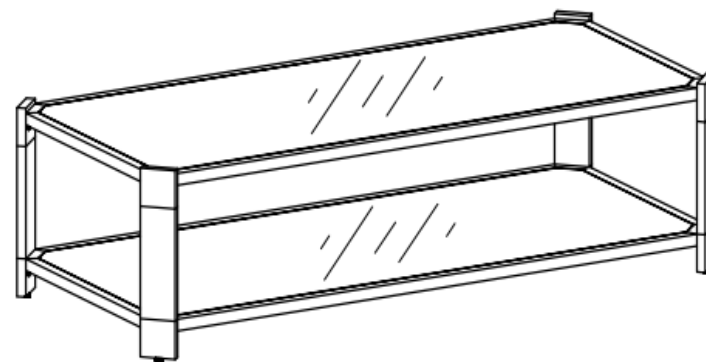

Part List and Hardware List

PIECE	DESCRIPTION	PICTURE	QUANTITY
A	FRAME		1X
B	FRAME		1X
C	GLASS		2X
D	ACRYLIC LEG		4X
E	SOCKET HEAD SCREW		16X
F	ALLEN KEY		1X
G	RUBBER MAT		12X

 **SAFAVIEH**
FURNITURE

Model#SFV2527A

Product Dimensions:58"W x 26" D x 16" H

PREPARATION

Before beginning assembly of product, make sure all parts are present. Compare parts with package contents list and hardware contents list.

If any part is missing or damaged, do not attempt to assemble the product.