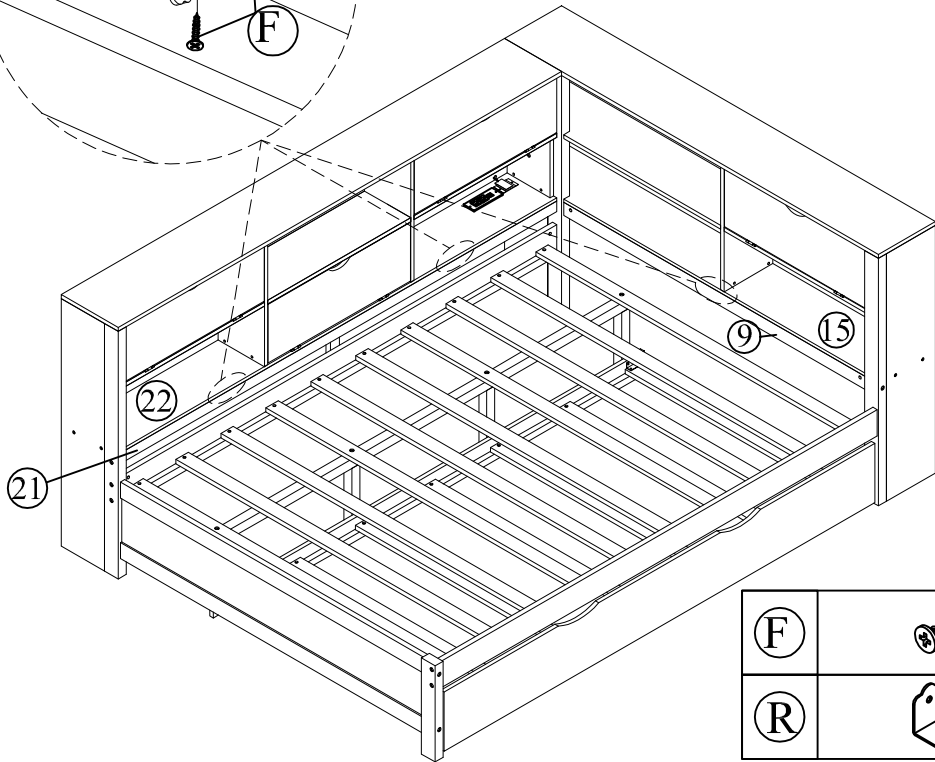

# STEP 27:

I. Twist to open the front Led light

II. Attack screws #6\*12mm to back side and twist to close

(F)		04
(Q)		01

**STEP 28:**

(F)		06
(R)		03

**FINAL:**