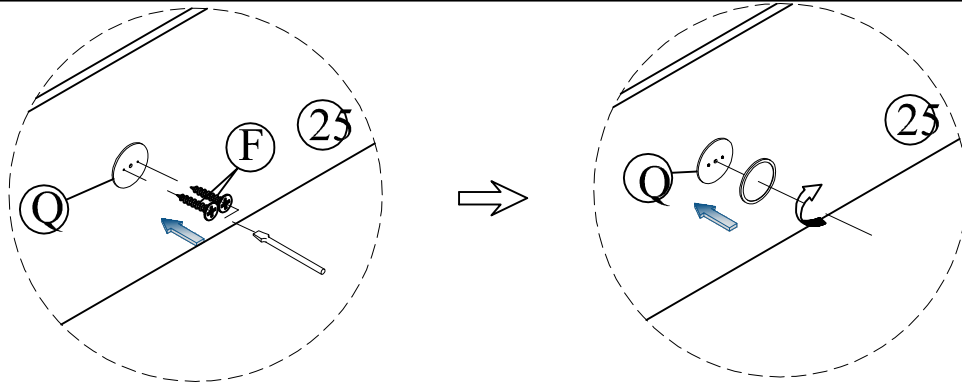

# STEP 27:

I. Twist to open the front Led light

II. Attack screws #6\*12mm to back side and twist to close

(F)		04
(Q)		01

**STEP 28:**

(F)		06
(R)		03

**FINAL:**