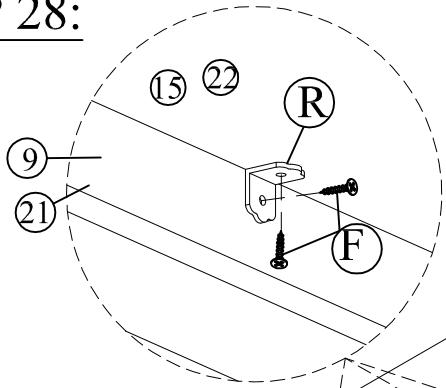

# STEP 27:

I. Twist to open the front Led light

II. Attack screws #6\*12mm to back side and twist to close

(F)		04
(Q)		01

**STEP 28:**

(F)		06
(R)		03

**FINAL:**