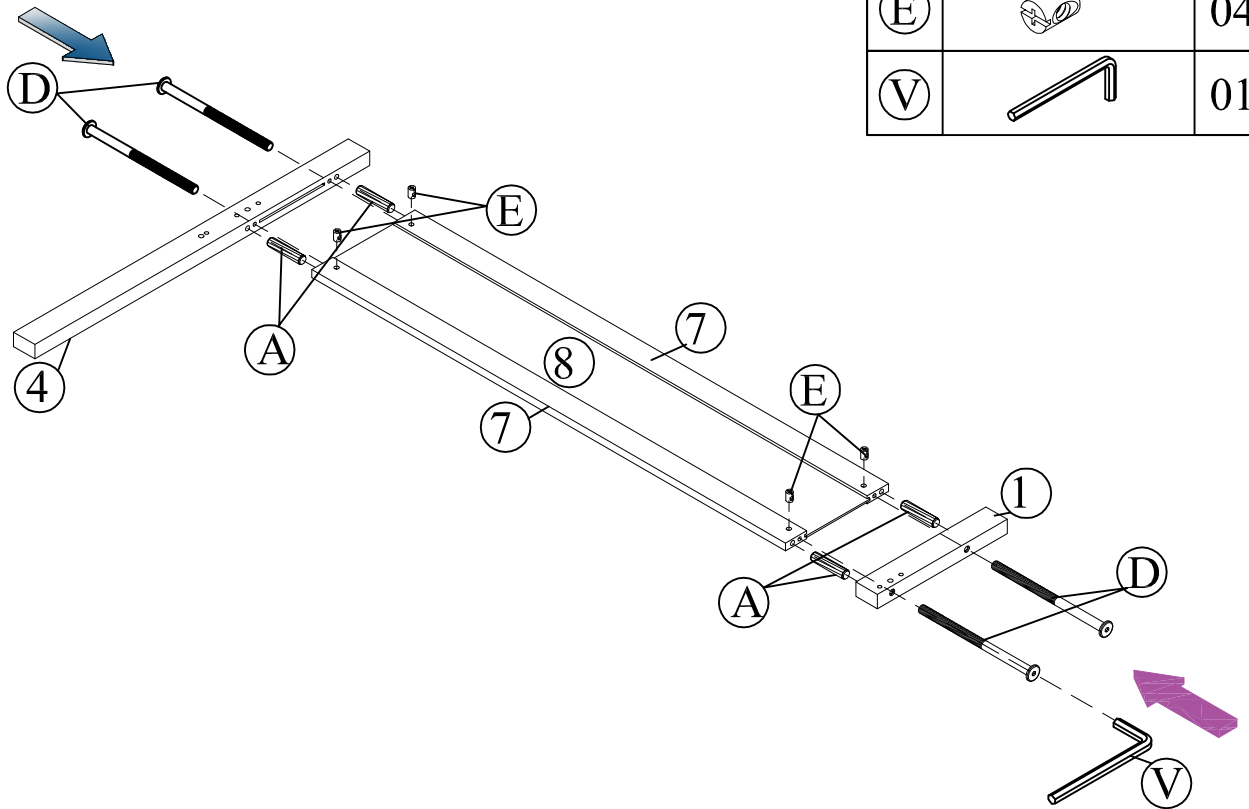

## Hardware List (N7017174979K)

No.	OUTLOOK	DESC	QTY
(T)		Door Hinge	08
(U)		Wood stops	02
(V)		Allen key 60*22*4mm	01
(W)		Bolts 1/4"*70mm	04

ASSEMBLY TOOLS REQUIRED (NOT INCLUDED)

STEP 1:

(A)		04
(D)		04
(E)		04
(V)		01