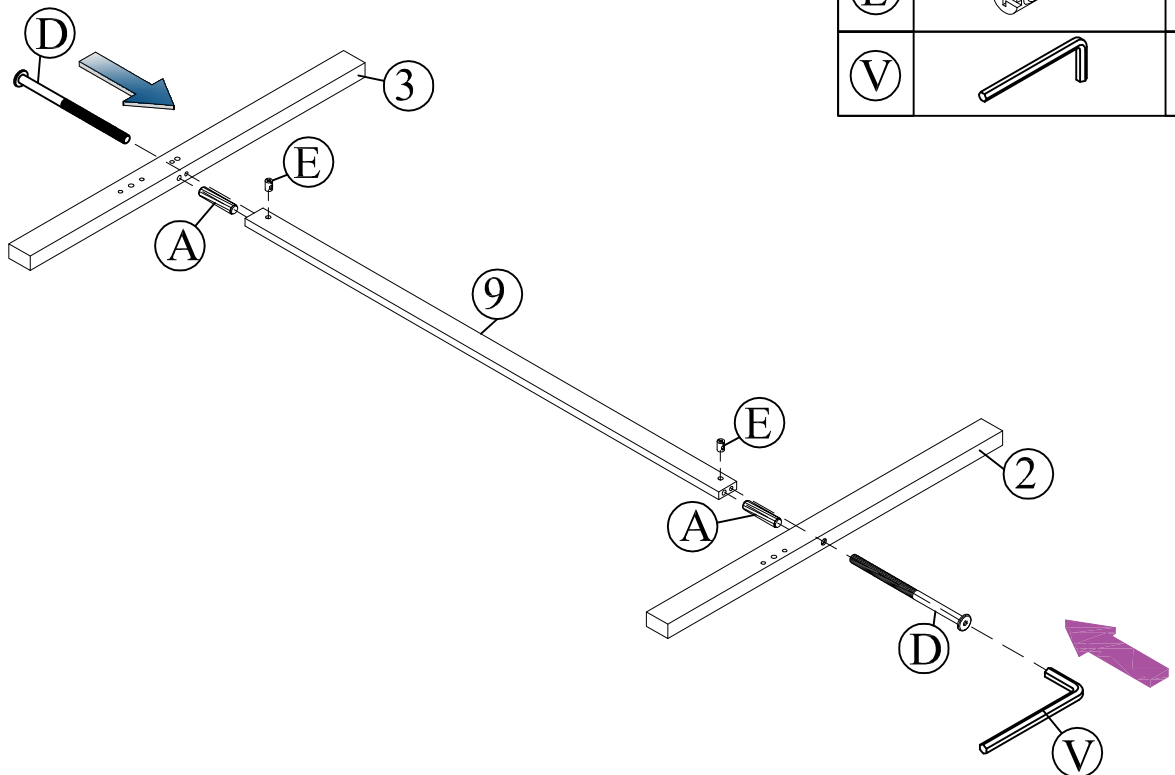

STEP 2:

(A)		02
(D)		02
(E)		02
(V)		01