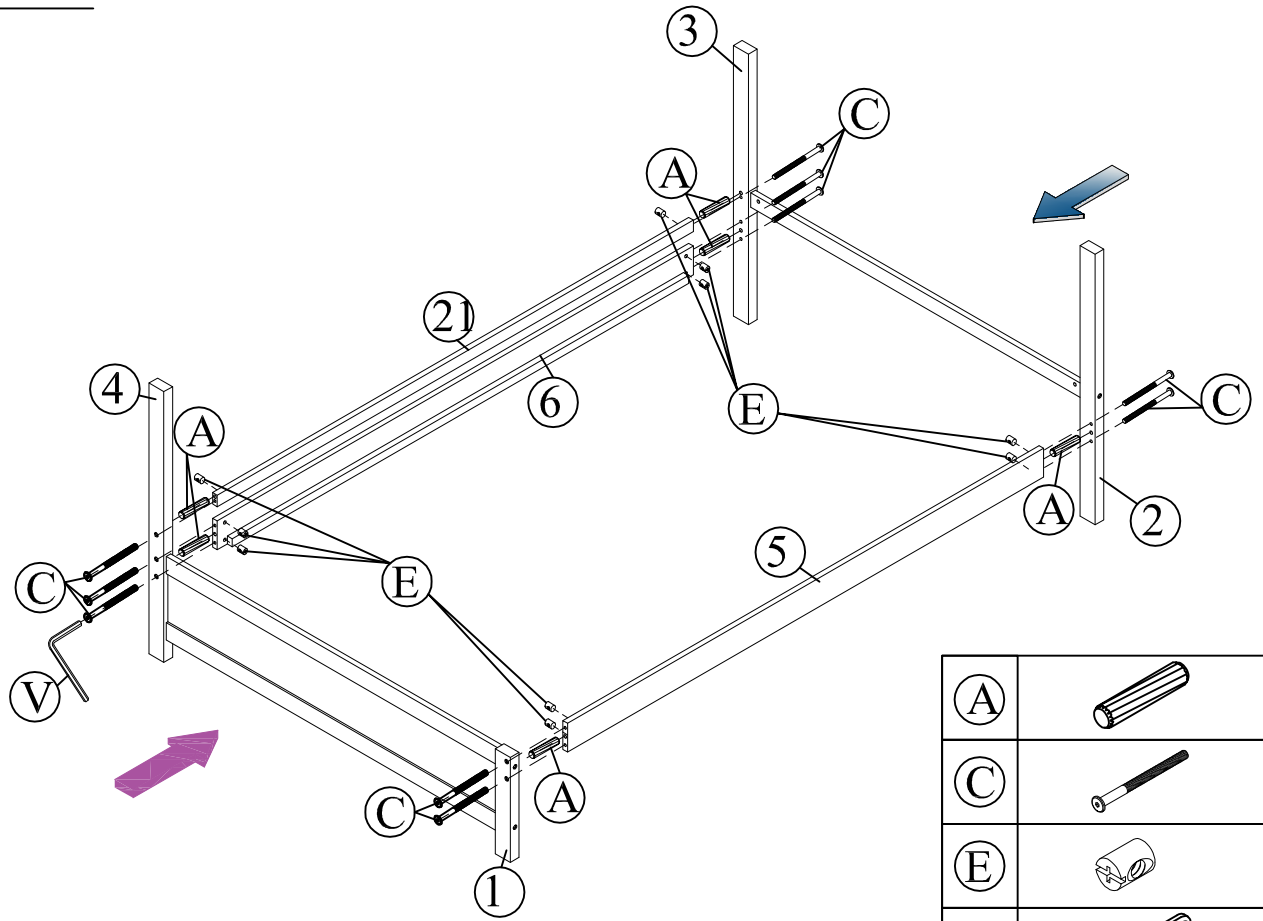

STEP 3:

(A)		06
(C)		10
(E)		10
(V)		01

STEP 4: