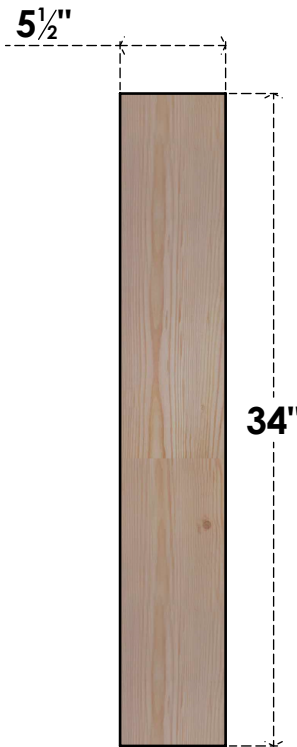

# BRC06X30X34TRA00SDF

5 1/2"W X 30"D X 34"H TRADITIONAL SMOOTH BRACE, DOUGLAS FIR

**SIDE**

**FRONT**

EKENA MILLWORK  
 2300 WEST MAIN ST.  
 CLARKSVILLE, TX 75426  
 TOLL FREE: 866-607-0453  
 WWW.EKENAMILLWORK.COM