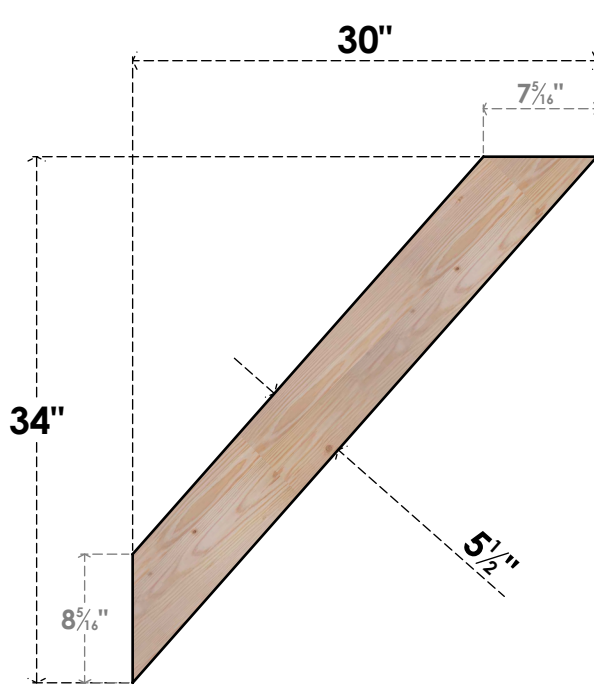

# BRC06X30X34TRA00SDF

5 1/2"W X 30"D X 34"H TRADITIONAL SMOOTH BRACE, DOUGLAS FIR

**SIDE**

**FRONT**

EKENA MILLWORK  
 2300 WEST MAIN ST.  
 CLARKSVILLE, TX 75426  
 TOLL FREE: 866-607-0453  
 WWW.EKENAMILLWORK.COM