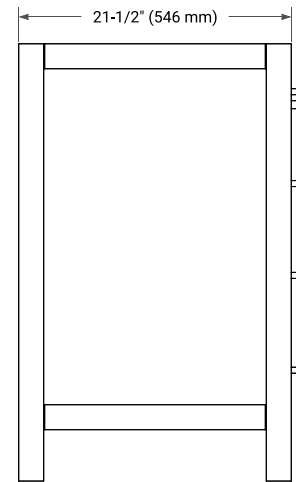

36" RIGHT OFFSET CABINET

BASE CABINET DIMENSIONS

36" W x 21.5" D x 34.5" H

FEATURES

- Solid wood frame & plywood panels
- Dovetail drawers and joints
- Soft closing doors & drawers

HARDWARE FINISHES*

Brushed Nickel Satin Brass Matte Black Polished Chrome

PLAN VIEW

37" RIGHT OVAL SINK COUNTERTOP WITH 1.5 IN. THICKNESS

OVERALL DIMENSIONS

37" W x 22" D x 1.5" H

COUNTERTOP OPTIONS

Carrara Marble

White Quartz

FEATURES

- Solid countertop with mitered edges & seams
- Undermount white oval sink
- Pre-drilled for 8" widespread faucet

INCLUDED

- Countertop
- Matching Backsplash
- Oval Sink

COUNTERTOP PLAN VIEW

EDGE SIDE VIEW

THREE DIMENSIONAL COUNTERTOP VIEW