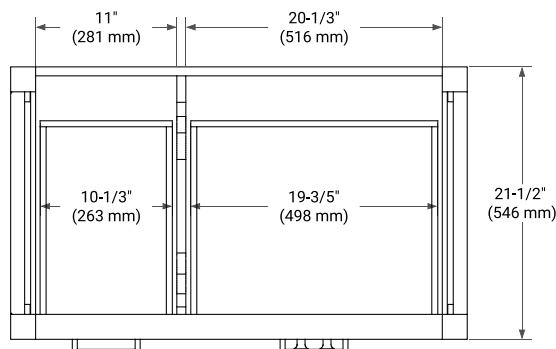

36" RIGHT OFFSET CABINET

BASE CABINET DIMENSIONS

36" W x 21.5" D x 34.5" H

FEATURES

- Solid wood frame & plywood panels
- Dovetail drawers and joints
- Soft closing doors & drawers

HARDWARE FINISHES*

Brushed Nickel Satin Brass Matte Black Polished Chrome

PLAN VIEW

37" RIGHT OVAL SINK COUNTERTOP WITH 1.5 IN. THICKNESS

OVERALL DIMENSIONS

37" W x 22" D x 1.5" H

COUNTERTOP OPTIONS

Carrara Marble

White Quartz

FEATURES

- Solid countertop with mitered edges & seams
- Undermount white oval sink
- Pre-drilled for 8" widespread faucet

INCLUDED

- Countertop
- Matching Backsplash
- Oval Sink

COUNTERTOP PLAN VIEW

EDGE SIDE VIEW

THREE DIMENSIONAL COUNTERTOP VIEW