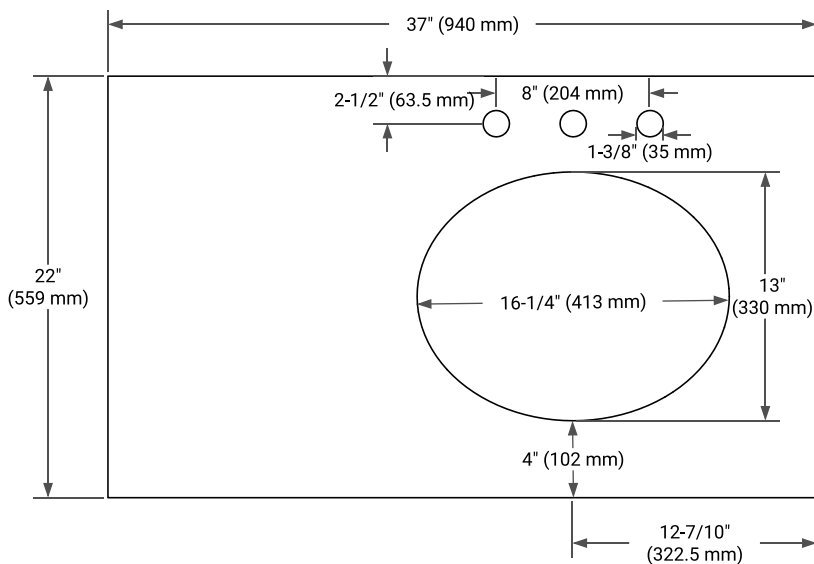

36" RIGHT OFFSET CABINET

BASE CABINET DIMENSIONS

36" W x 21.5" D x 34.5" H

FEATURES

- Solid wood frame & plywood panels
- Dovetail drawers and joints
- Soft closing doors & drawers

HARDWARE FINISHES*

Brushed Nickel Satin Brass Matte Black Polished Chrome

PLAN VIEW

37" RIGHT OVAL SINK COUNTERTOP WITH 1.5 IN. THICKNESS

OVERALL DIMENSIONS

37" W x 22" D x 1.5" H

COUNTERTOP OPTIONS

Carrara Marble

White Quartz

FEATURES

- Solid countertop with mitered edges & seams
- Undermount white oval sink
- Pre-drilled for 8" widespread faucet

INCLUDED

- Countertop
- Matching Backsplash
- Oval Sink

COUNTERTOP PLAN VIEW

EDGE SIDE VIEW

THREE DIMENSIONAL COUNTERTOP VIEW