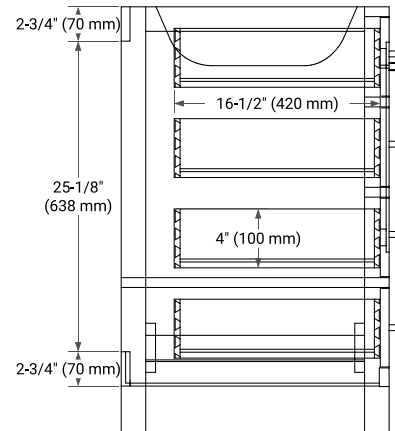

36" RIGHT OFFSET CABINET

BASE CABINET DIMENSIONS

36" W x 21.5" D x 34.5" H

FEATURES

- Solid wood frame & plywood panels
- Dovetail drawers and joints
- Soft closing doors & drawers

HARDWARE FINISHES*

Brushed Nickel Satin Brass Matte Black Polished Chrome

PLAN VIEW

37" RIGHT OVAL SINK COUNTERTOP WITH 1.5 IN. THICKNESS

OVERALL DIMENSIONS

37" W x 22" D x 1.5" H

COUNTERTOP OPTIONS

Carrara Marble

White Quartz

FEATURES

- Solid countertop with mitered edges & seams
- Undermount white oval sink
- Pre-drilled for 8" widespread faucet

INCLUDED

- Countertop
- Matching Backsplash
- Oval Sink

COUNTERTOP PLAN VIEW

EDGE SIDE VIEW

THREE DIMENSIONAL COUNTERTOP VIEW