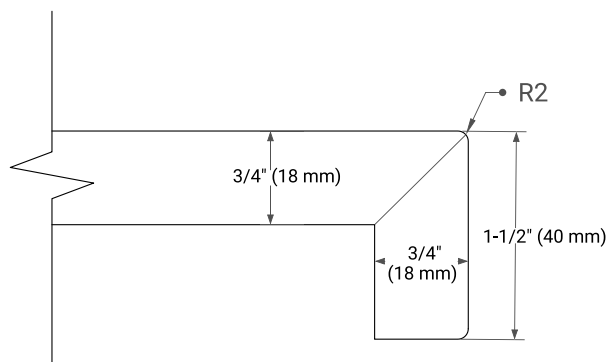

PLAN VIEW

37" RIGHT OVAL SINK COUNTERTOP WITH 1.5 IN. THICKNESS

OVERALL DIMENSIONS

37" W x 22" D x 1.5" H

COUNTERTOP OPTIONS

Carrara Marble

White Quartz

FEATURES

- Solid countertop with mitered edges & seams
- Undermount white oval sink
- Pre-drilled for 8" widespread faucet

INCLUDED

- Countertop
- Matching Backsplash
- Oval Sink

COUNTERTOP PLAN VIEW

EDGE SIDE VIEW

THREE DIMENSIONAL COUNTERTOP VIEW