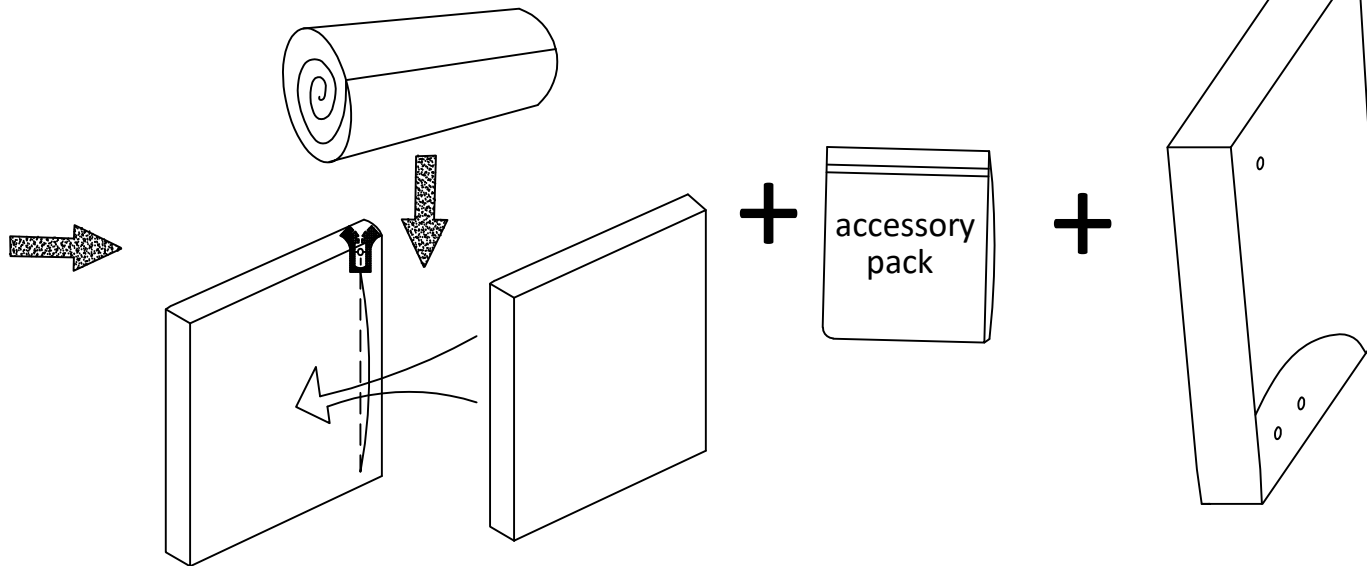

Note: Due to vacuum packaging and transportation of the soft bag, the sponge filled inside will take 72 hours to return to its softest state

INSTALLATION & ASSEMBLY

1

① 8 pcs

② 6 pcs

③ 16 pcs

④ 22 pcs

2