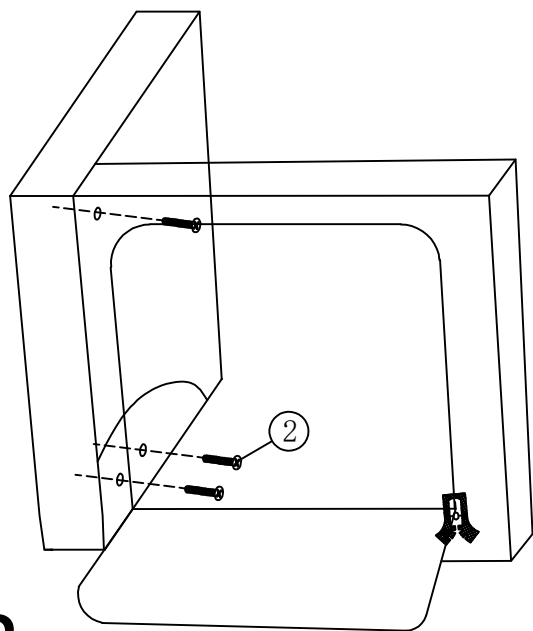

Note: Due to vacuum packaging and transportation of the soft bag, the sponge filled inside will take 72 hours to return to its softest state

INSTALLATION & ASSEMBLY

1

① 8 pcs

② 6 pcs

③ 16 pcs

④ 22 pcs

2