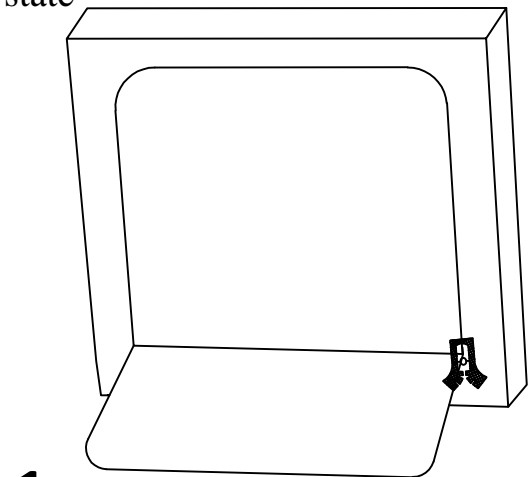

Note: Due to vacuum packaging and transportation of the soft bag, the sponge filled inside will take 72 hours to return to its softest state

INSTALLATION & ASSEMBLY

1

① 8 pcs

② 6 pcs

③ 16 pcs

④ 22 pcs

2