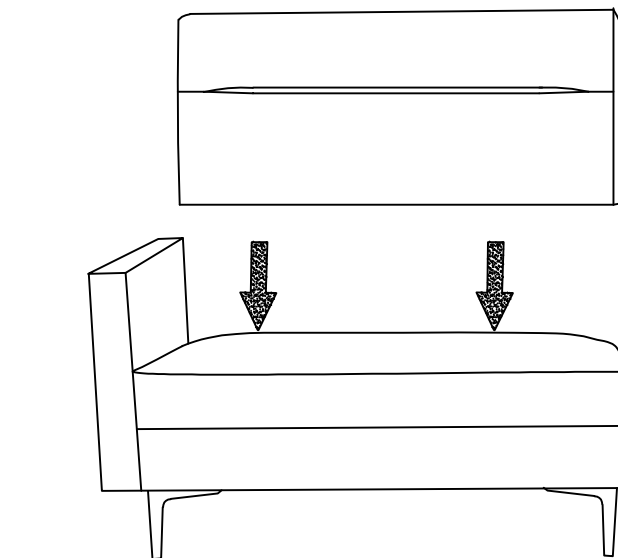

Note: Due to vacuum packaging and transportation of the soft bag, the sponge filled inside will take 72 hours to return to its softest state

INSTALLATION & ASSEMBLY

1

① 8 pcs

② 6 pcs

③ 16 pcs

④ 22 pcs

2

3

4