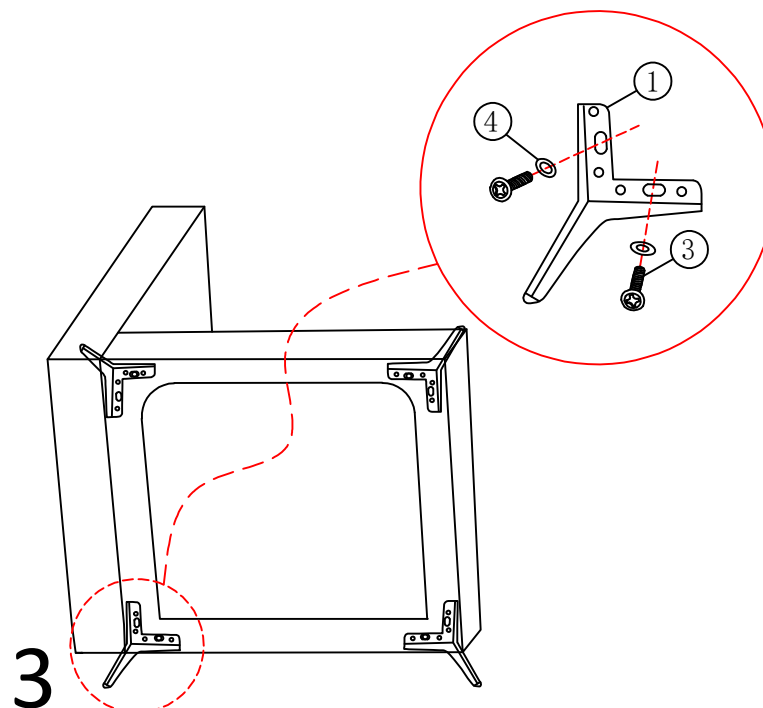

Note: Due to vacuum packaging and transportation of the soft bag, the sponge filled inside will take 72 hours to return to its softest state

INSTALLATION & ASSEMBLY

1

① 8 pcs

② 6 pcs

③ 16 pcs

④ 22 pcs

2