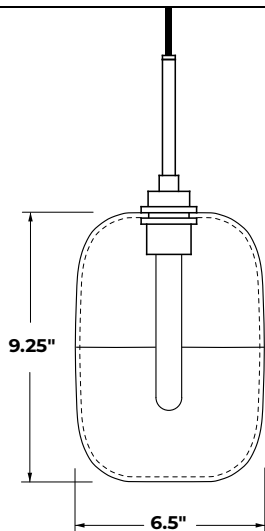

ENCALMO GRAND PENDANT

ITEM NO. PEN-ENC-GD	DESIGNER JEREMY PYLES	DATE 2018	SERIES ENCALMO

The Encalmo Grand, and its smaller partner, the Encalmo Petite, embrace sensual design. These handcrafted pendant lights are created by performing the Venetian technique of fusing two separate entities of glass into one single piece. This multi-step process embraces timeless artistry while adding style and sophistication to a space.

MATERIAL

Hand-blown glass

ELECTRICAL & HARDWARE

4' (1.22 M) or 24' (7.32 M) cord lengths available. Can be cut on site.

CEILING CANOPY

Available in three premium finishes: Graphite, Satin Brass, and Polished Nickel

LAMPING OPTIONS

See product page for all lamping options, including voltage, wattage, and lumens.

LEAD TIME

Generally in stock (in limited quantities) and ships within 7-10 days

DIMENSIONS

6.5"W (16.51 CM) x 9.25"H (23.50 CM)

PRODUCT PAGE

store.nichemodern.com/products/encalmo-grand-modern-pendant-light

UL, cUL, CE UL/CUL/CE LISTED UPON REQUEST

FEATURED IN PHOTO

HANDMADE GRAY + CRYSTAL GLASS SHADE

Polished Nickel Luxe Cord Set and LED Beacon Bulb

GLASS COLOR OPTIONS