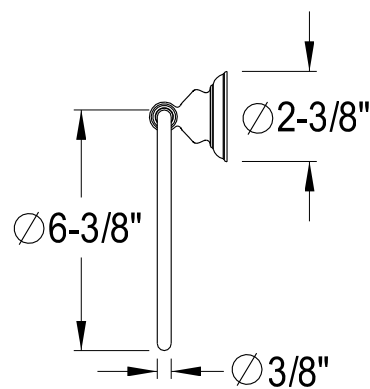

BAHK261 2478K, C, ORB, SN

24" & 18" Towel Bar, Towel Ring, Robe Hook, Toilet Paper Holder

24" Towel Bar

18" Towel Bar

Robe Hook

Toilet Paper Holder

Towel Ring