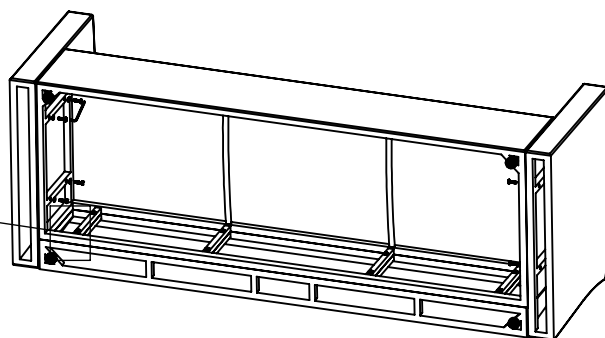

# Assembly Instruction: Triple Seat - Sofa

D Washer 8 pcs

E M6x45 Bolt 8 pcs

G M4 Hex key 1 pc

ST:1

ST:2