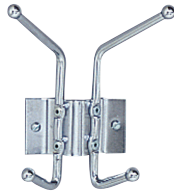

Coat Hooks

4160

4161

4166

4162

4167

WALL RACK COAT HOOKS

- chrome-plated double steel hooks with ball tips to help protect garments
- wall mounting hardware included
- 4160 and 4161 packed 12 per carton
- 4162 packed six per carton
- assembly required

DOOR & PANEL HOOKS

- satin aluminum base
- double chrome steel hook with ball tips help protect garments
- over the door hook fits over doors up to 1 $\frac{3}{4}$ " thick
- over the panel hook fits over panels 1 $\frac{1}{2}$ " to 3 $\frac{3}{4}$ " thick
- packed twelve per carton
- assembly required