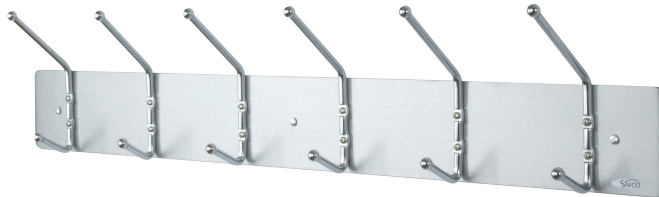

Coat Hooks

4160

4161

4166

4162

4167

WALL RACK COAT HOOKS

- chrome-plated double steel hooks with ball tips to help protect garments
- wall mounting hardware included
- 4160 and 4161 packed 12 per carton
- 4162 packed six per carton
- assembly required

DOOR & PANEL HOOKS

- satin aluminum base
- double chrome steel hook with ball tips help protect garments
- over the door hook fits over doors up to 1 $\frac{3}{4}$ " thick
- over the panel hook fits over panels 1 $\frac{1}{2}$ " to 3 $\frac{3}{4}$ " thick
- packed twelve per carton
- assembly required