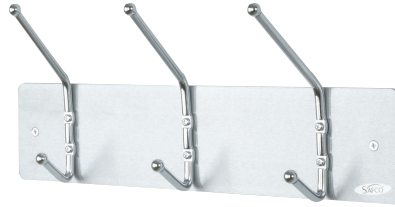

Coat Hooks

4160

4161

4166

4162

4167

WALL RACK COAT HOOKS

- chrome-plated double steel hooks with ball tips to help protect garments
- wall mounting hardware included
- 4160 and 4161 packed 12 per carton
- 4162 packed six per carton
- assembly required

DOOR & PANEL HOOKS

- satin aluminum base
- double chrome steel hook with ball tips help protect garments
- over the door hook fits over doors up to 1 $\frac{3}{4}$ " thick
- over the panel hook fits over panels 1 $\frac{1}{2}$ " to 3 $\frac{3}{4}$ " thick
- packed twelve per carton
- assembly required