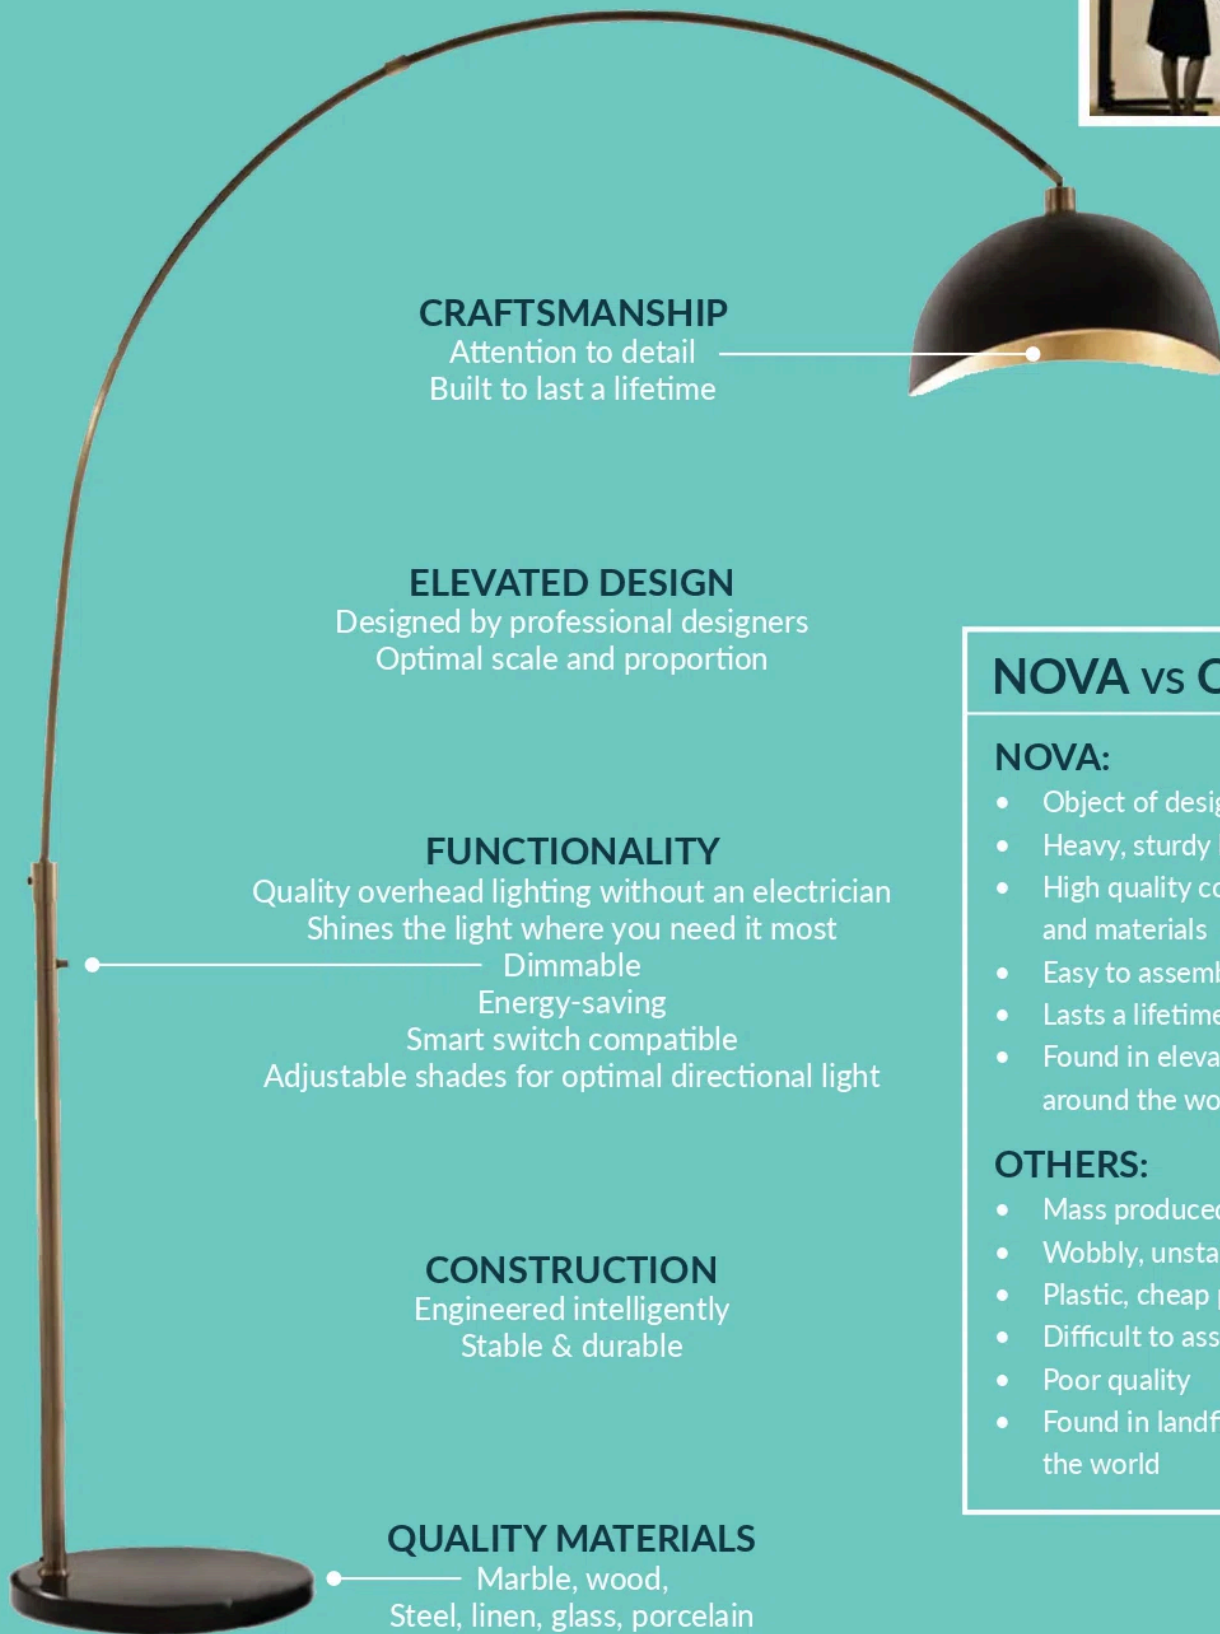

WHY BUY A NOVA ARC LAMP?

NOVA of California invented the Arc lamp in 1959 to offer consumers portable overhead lighting. There are advantages to buying from the originator of Arc lighting for your home.

CRAFTSMANSHIP

Attention to detail
Built to last a lifetime

ELEVATED DESIGN

Designed by professional designers
Optimal scale and proportion

FUNCTIONALITY

Quality overhead lighting without an electrician
Shines the light where you need it most
Dimmable
Energy-saving
Smart switch compatible
Adjustable shades for optimal directional light

CONSTRUCTION

Engineered intelligently
Stable & durable

QUALITY MATERIALS

Marble, wood,
Steel, linen, glass, porcelain

NOVA vs OTHERS

NOVA:

- Object of design history
- Heavy, sturdy base
- High quality components and materials
- Easy to assemble
- Lasts a lifetime
- Found in elevated homes around the world