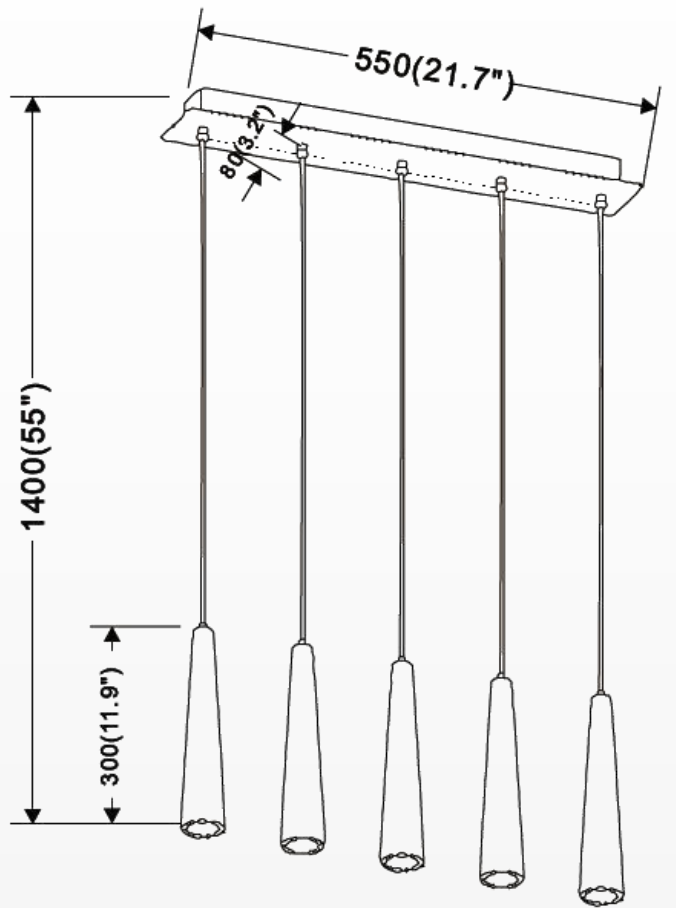

LIGHTING

LED Chandelier Lights

SPECIFICATION

- Dimension: 21.7"×3.2"×55"
- Wattage: 25W
- Voltage: 120V
- Temp: 3000K
- Lumens: 1250LM
- Dimmable: ELV , DIMMING 5%-100%
- CRI: > 80
- Material : Iron+Aluminum+Glass
- Lifespan : 50000hs
- Warranty: 3 years
- Operation temperature : -20°C-40°C

AVAILABLE FINISH

WHAT'S IN THE BOX:

mounting bracket; plastic anchors;
anchor screws; outlet screws;
wire connectors, ground screw,
canopy screw, gloves