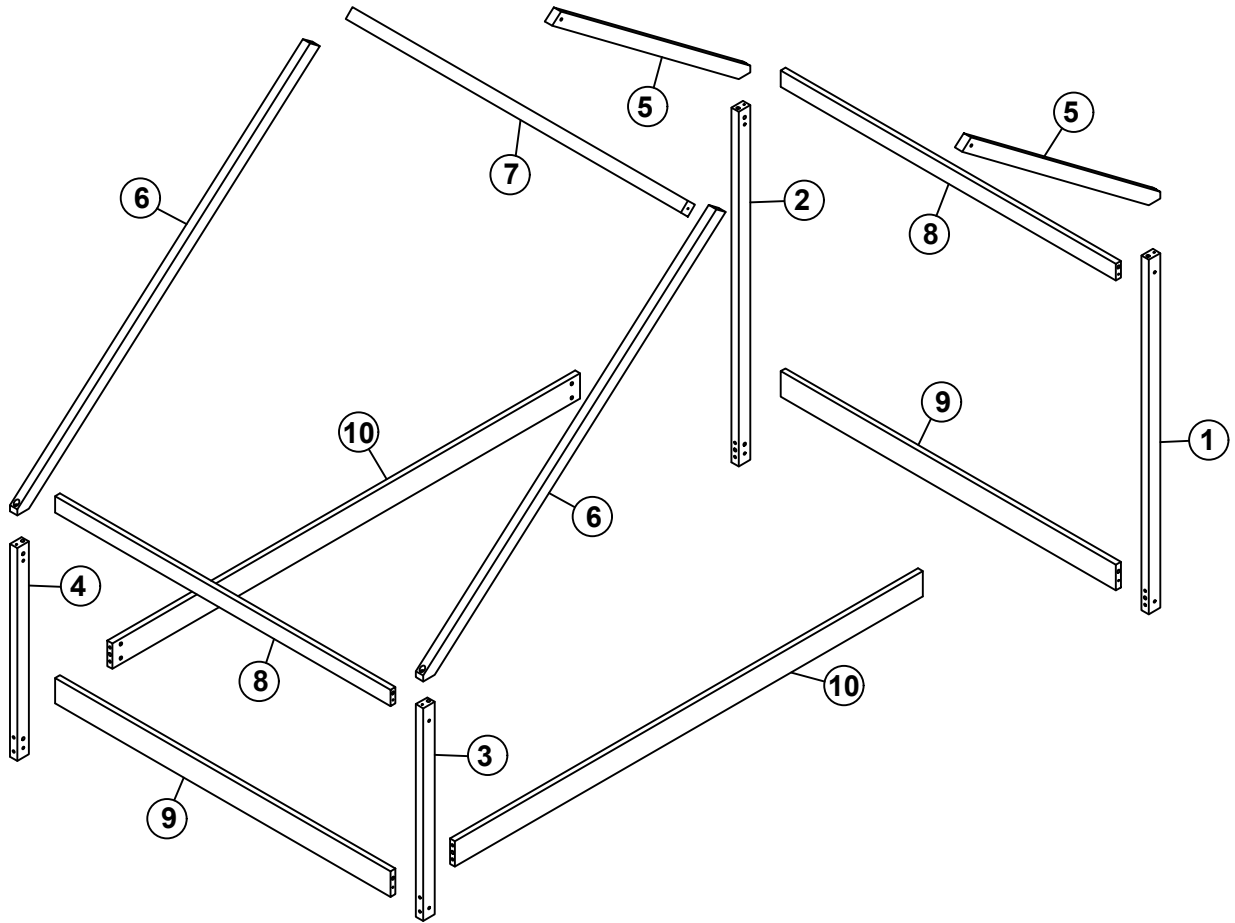

ASSEMBLY INSTRUCTIONS

PARTS LIST WF199745/WF199746

1		1pc	6		2pcs
2		1pc	7		1pc
3		1pc	8		2pcs
4		1pc	9		2pcs
5		2pcs	10		2pcs

HARDWARE LIST WF199745/WF199746

C	6.5x90		2PCS	F	1/4x90		8PCS
D	6.5x80		10PCS	H	Ø10x40		18PCS
E	6.5x60		4PCS	J	4x58		1PC