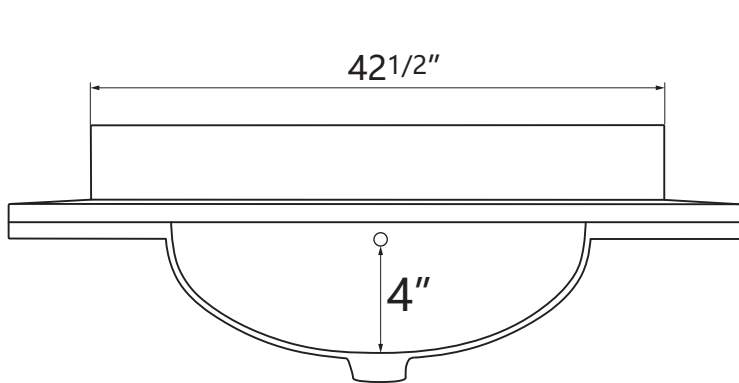

DIMENSION DETAILS

BATHROOM VANITY

PRODUCT
INSTRUCTION
VIDEO

MODEL GP-HG4222

Top View

VANITY SIZE

Front View

Side View