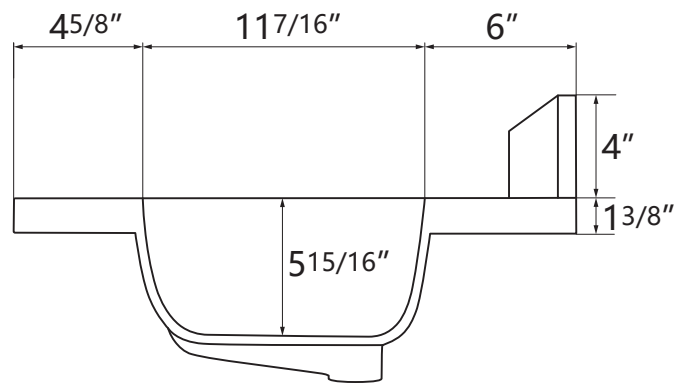

DIMENSION DETAILS

BATHROOM VANITY

PRODUCT
INSTRUCTION
VIDEO

MODEL GP-HG4222

Top View

VANITY SIZE

Front View

Side View