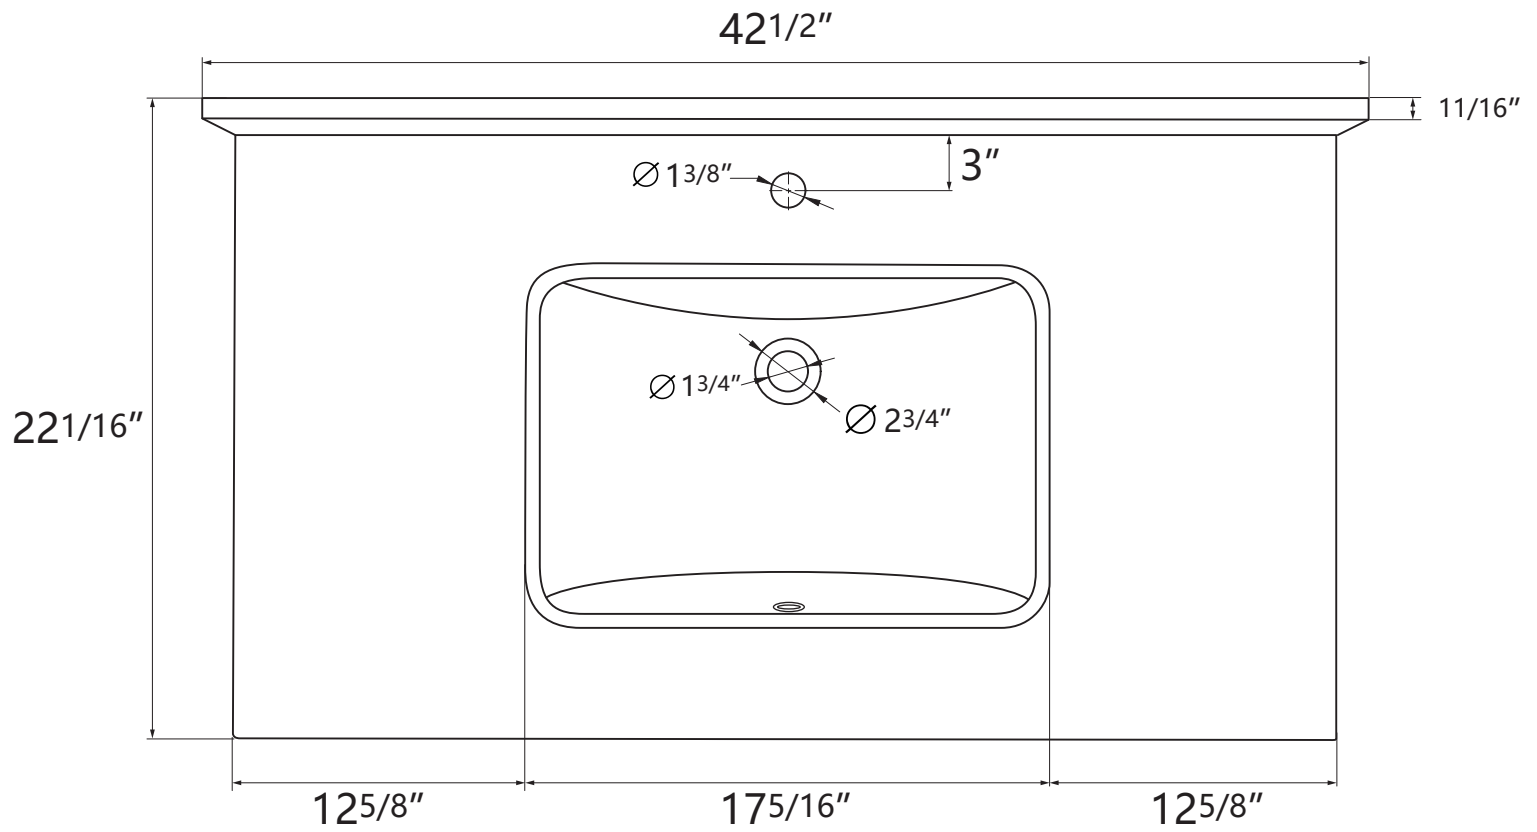

DIMENSION DETAILS

BATHROOM VANITY

PRODUCT
INSTRUCTION
VIDEO

MODEL GP-HG4222

Top View

VANITY SIZE

Front View

Side View