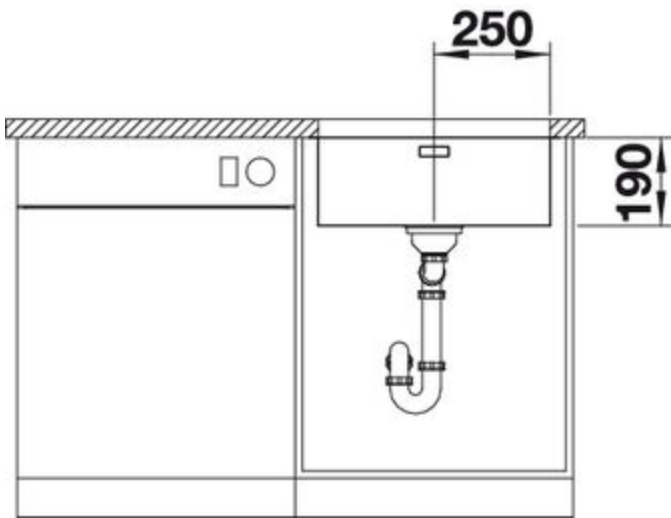

## Details

---

Top View

Side View

Front View

Scope of supply

---

waste and overflow fitting with space-saving pipe, 3 1/2" basket strainer, fixing kit (sealing not included)

## Design tips

---

Cabinet Width: 60 cm

Bowl depth: 190 mm

Cut out size: 500 x 400 x 22R