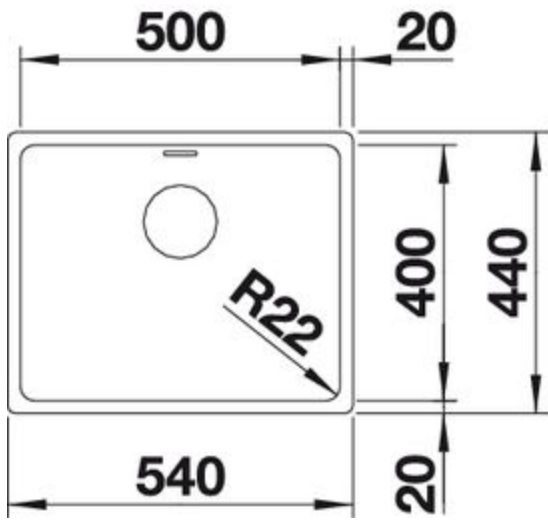

## Details

---

Top View

Side View

Front View

Scope of supply

---

waste and overflow fitting with space-saving pipe, 3 1/2" basket strainer, fixing kit (sealing not included)

## Design tips

---

Cabinet Width: 60 cm

Bowl depth: 190 mm

Cut out size: 500 x 400 x 22R