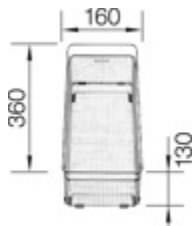

## Design tips

---

Cabinet Width: 60 cm

Bowl depth: 190 mm

Cut out size: 500 x 400 x 22R

## Optional Accessories

---

Chopping board  
BL230700

Cutting board  
BL227697

Colander  
BL227692

Colander  
BL223297

BLANCO UK Limited

Tel: 01923 635200