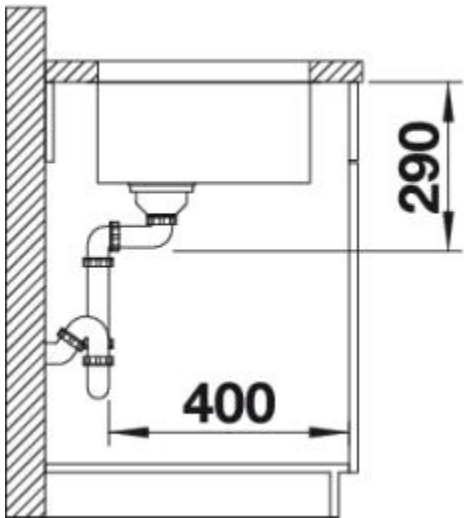

## Details

---

Top View

Side View

Front View

Scope of supply

---

waste and overflow fitting with space-saving pipe, 3 1/2" basket strainer, fixing kit (sealing not included)

## Design tips

---

Cabinet Width: 60 cm

Bowl depth: 190 mm

Cut out size: 500 x 400 x 22R