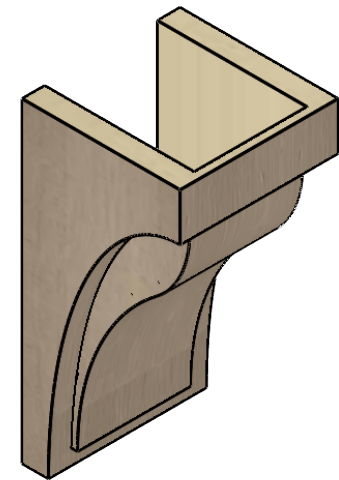

ITEM NUMBER: CORU07X07X14HELRCPR

7"W X 7"D X 14"H SERIES 2 WIDE HELENA ROUGH CEDAR TIMBERTHANE FAUX WOOD CORBEL, PRIMED

SIDE PROFILE

FRONT PROFILE

ISOMETRIC

EKENA MILLWORK
2300 WEST MAIN ST.
CLARKSVILLE, TX 75426
TOLL FREE: 866-607-0453
WWW.EKENAMILLWORK.COM

NOTES

1. INSTALLATION TO BE COMPLETED IN ACCORDANCE WITH MANUFACTURER'S SPECIFICATIONS.
2. DRAWING MAY NOT BE TO SCALE
3. THIS DRAWING IS INTENDED FOR DESIGN AND PLANNING PURPOSES ONLY.
4. ALL INFORMATION CONTAINED HEREIN WAS CURRENT AT THE TIME OF DEVELOPMENT BUT MUST BE REVIEWED AND APPROVED BY THE PRODUCT MANUFACTURER TO BE CONSIDERED ACCURATE.
5. TIMBERTHANE ARCHITECTURAL PRODUCTS ARE MADE FROM HIGH DENSITY URETHANE AND COME FACTORY PRIMED