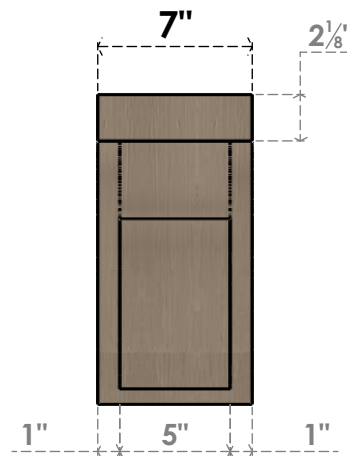

ITEM NUMBER: CORU07X07X14HELRCPR

7"W X 7"D X 14"H SERIES 2 WIDE HELENA ROUGH CEDAR TIMBERTHANE FAUX WOOD CORBEL, PRIMED

SIDE PROFILE

FRONT PROFILE

ISOMETRIC

EKENA MILLWORK
2300 WEST MAIN ST.
CLARKSVILLE, TX 75426
TOLL FREE: 866-607-0453
WWW.EKENAMILLWORK.COM

NOTES

1. INSTALLATION TO BE COMPLETED IN ACCORDANCE WITH MANUFACTURER'S SPECIFICATIONS.
2. DRAWING MAY NOT BE TO SCALE
3. THIS DRAWING IS INTENDED FOR DESIGN AND PLANNING PURPOSES ONLY.
4. ALL INFORMATION CONTAINED HEREIN WAS CURRENT AT THE TIME OF DEVELOPMENT BUT MUST BE REVIEWED AND APPROVED BY THE PRODUCT MANUFACTURER TO BE CONSIDERED ACCURATE.
5. TIMBERTHANE ARCHITECTURAL PRODUCTS ARE MADE FROM HIGH DENSITY URETHANE AND COME FACTORY PRIMED