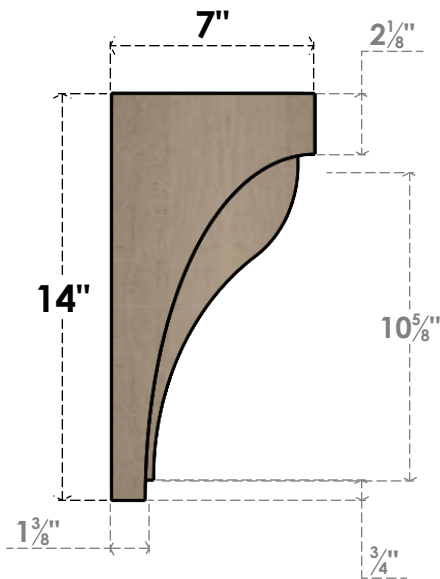

ITEM NUMBER: CORU07X07X14HELRCPR

7"W X 7"D X 14"H SERIES 2 WIDE HELENA ROUGH CEDAR TIMBERTHANE FAUX WOOD CORBEL, PRIMED

SIDE PROFILE

FRONT PROFILE

ISOMETRIC

EKENA MILLWORK
2300 WEST MAIN ST.
CLARKSVILLE, TX 75426
TOLL FREE: 866-607-0453
WWW.EKENAMILLWORK.COM

NOTES

1. INSTALLATION TO BE COMPLETED IN ACCORDANCE WITH MANUFACTURER'S SPECIFICATIONS.
2. DRAWING MAY NOT BE TO SCALE
3. THIS DRAWING IS INTENDED FOR DESIGN AND PLANNING PURPOSES ONLY.
4. ALL INFORMATION CONTAINED HEREIN WAS CURRENT AT THE TIME OF DEVELOPMENT BUT MUST BE REVIEWED AND APPROVED BY THE PRODUCT MANUFACTURER TO BE CONSIDERED ACCURATE.
5. TIMBERTHANE ARCHITECTURAL PRODUCTS ARE MADE FROM HIGH DENSITY URETHANE AND COME FACTORY PRIMED