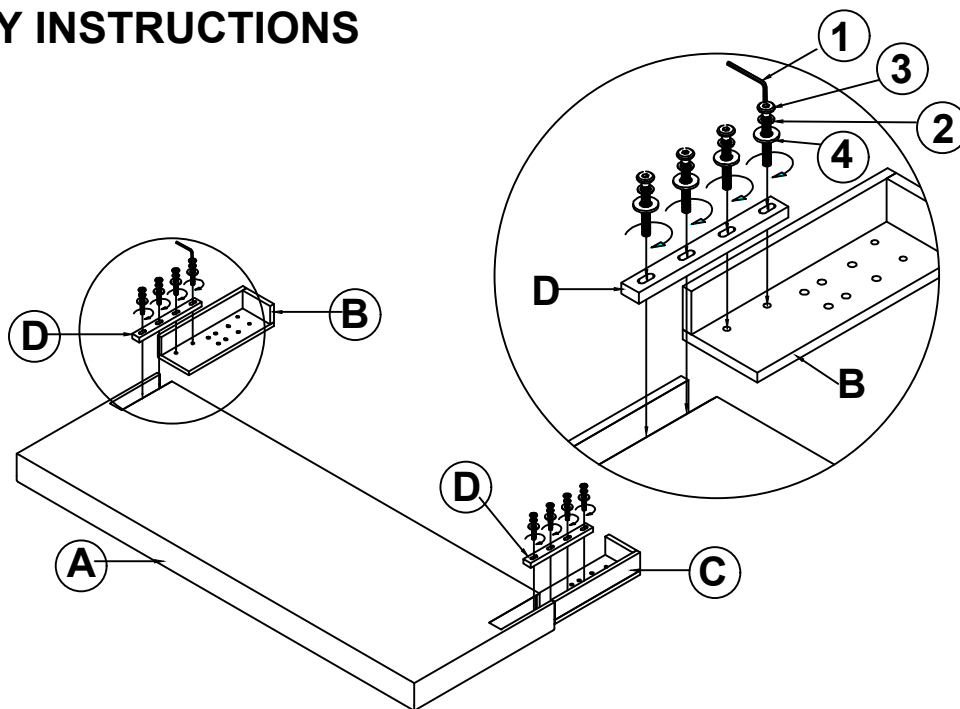

ASSEMBLY INSTRUCTIONS

STEP 1