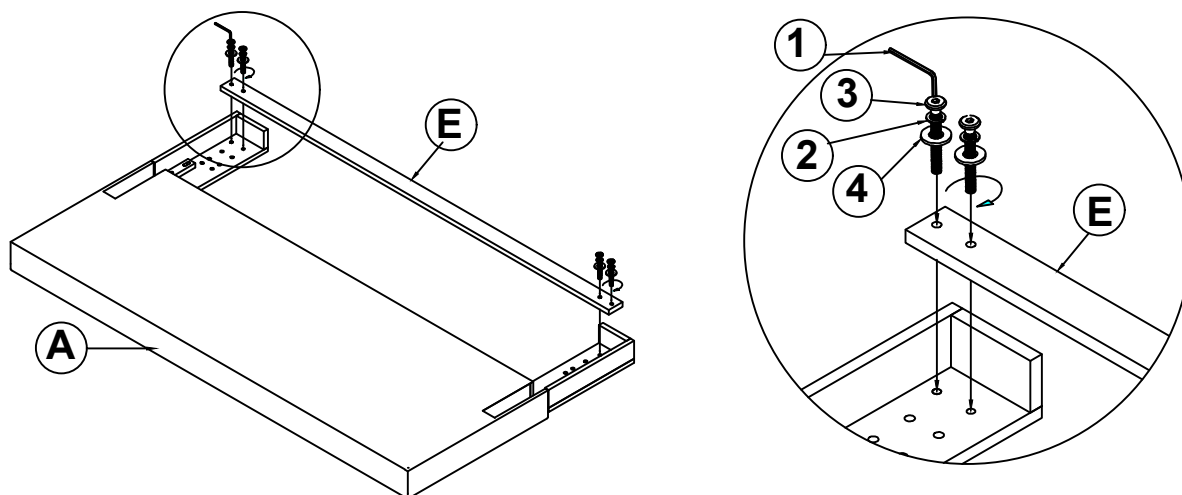

ASSEMBLY INSTRUCTIONS

STEP 1

STEP 2

STEP 3

COMPLETE