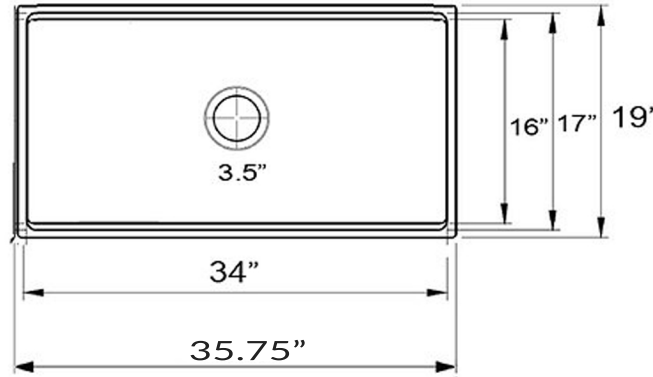

# Cape Collection

Premium Genuine Fireclay Reversible 36-Inch  
Workstation Farmhouse Apron Sink

**Model: T-PS36MWCD**

Top View

Front View

Nominal Dimensions may vary by .25"

Overall Dimensions	Interior Bowl - Basin	Apron Height	Bowl Depth	Drain Dimensions
35.75" x 19" x 10"	34" x 16"	10"	8.875" at drain	3.5" Opening

## Features

- Grid, Drain & Cutting board included
- Built In ledge holds included cutting board
- Premium Fireclay Sink
- Sloped basin for superior drainage
- Material is sound absorbing and stain-resistant
- Non-porous surface is hygienic and scratch resistant
- Nominal dimensions may vary by .25"
- Due to sink thickness - may require an extended flange
- Requires Apron style base cabinet