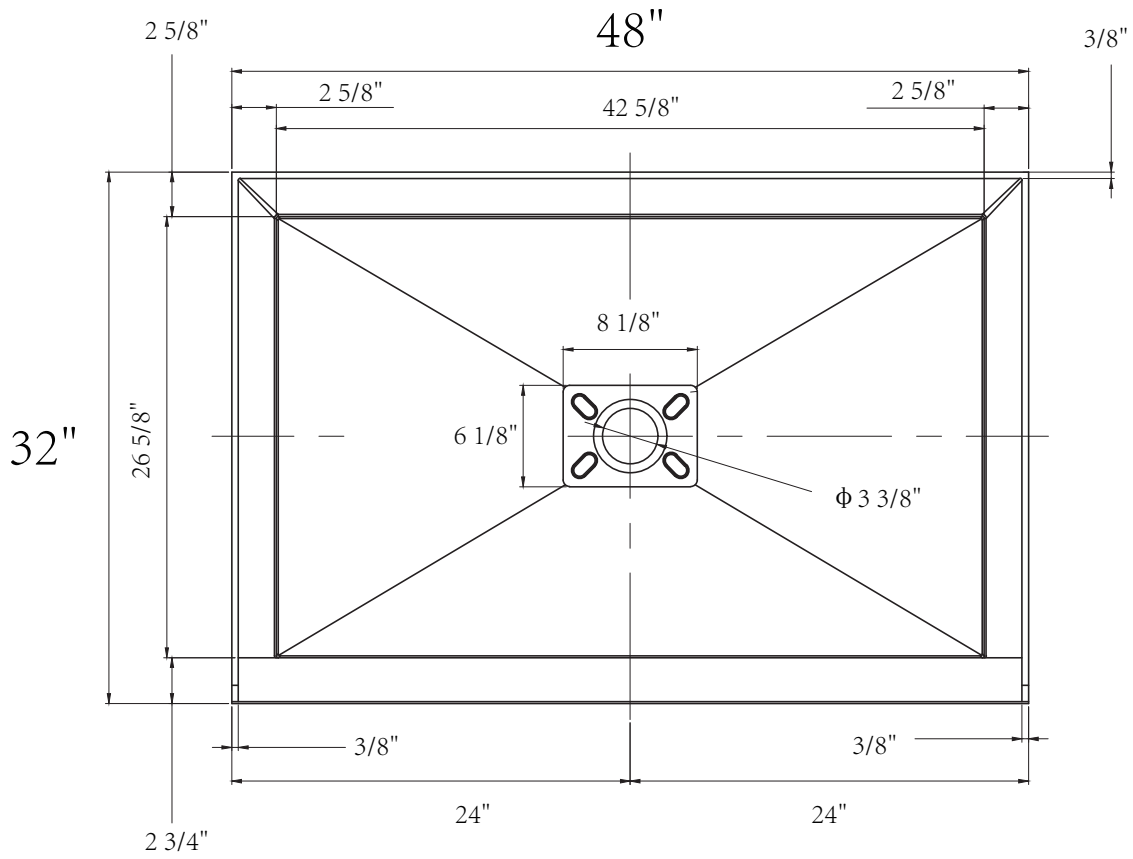

SIZE DETAILS

HIGH QUALITY
ACRYLIC SHOWER BASE

N-SP4832C

Top View

Front View

Cap

Side View