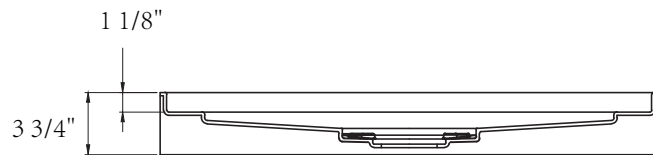

SIZE DETAILS

HIGH QUALITY
ACRYLIC SHOWER BASE

N-SP4832C

Top View

Front View

Cap

Side View