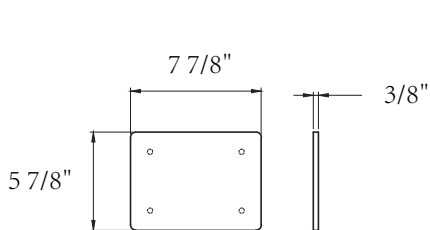

SIZE DETAILS

HIGH QUALITY
ACRYLIC SHOWER BASE

N-SP4832C

Top View

Front View

Cap

Side View