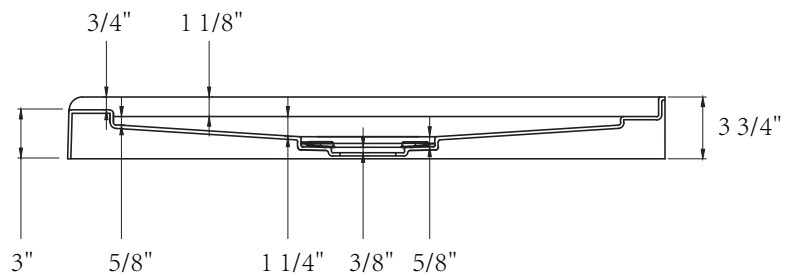

SIZE DETAILS

HIGH QUALITY
ACRYLIC SHOWER BASE

N-SP4832C

Top View

Front View

Cap

Side View