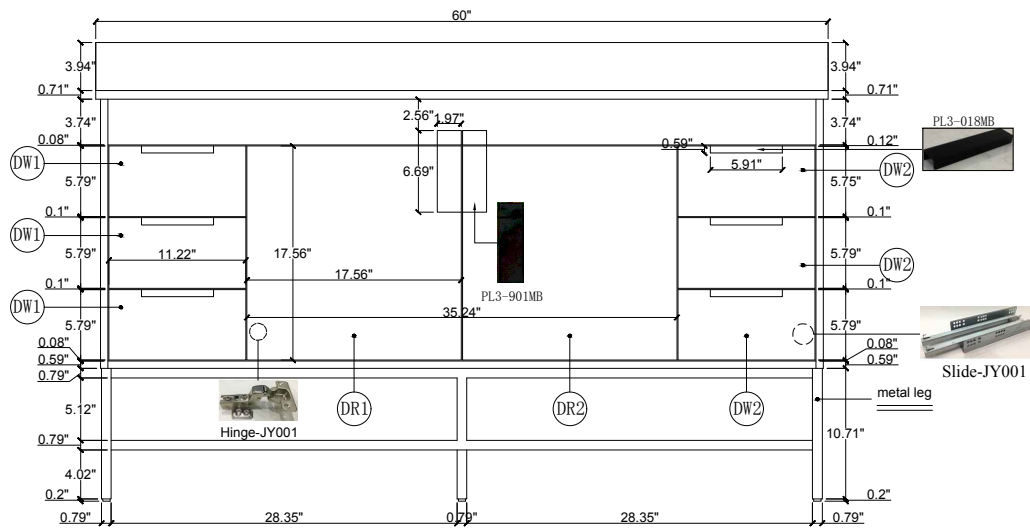

**MODEL NO.:**  
**VF48860MTK-BS**  
**Version:12.8.2021**

Top view

Side view

Drawer Interior Size

Front view

Back view