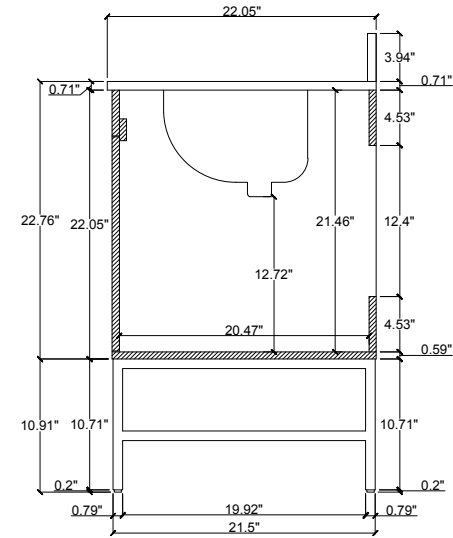

**MODEL NO.:**  
**VF48860MTK-BS**  
**Version:12.8.2021**

Top view

Side view

Drawer Interior Size

Front view

Back view