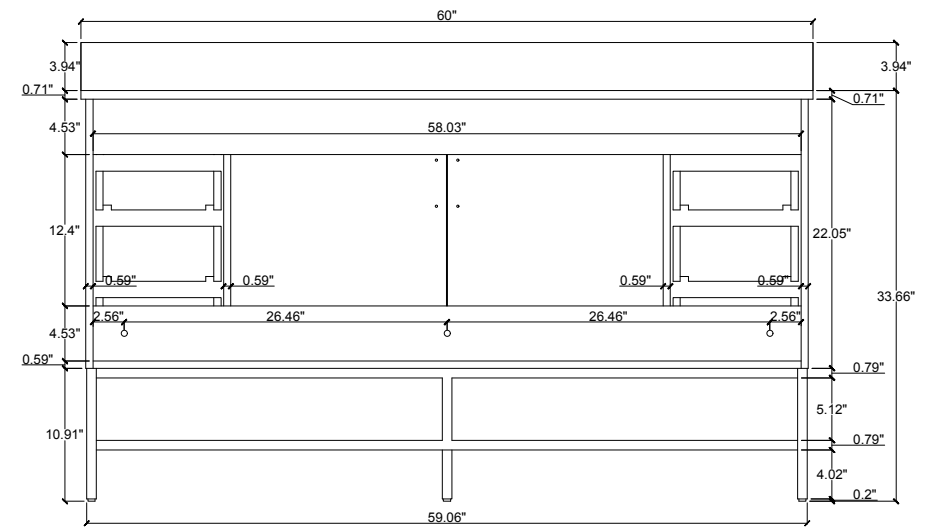

**MODEL NO.:**  
**VF48860MTK-BS**  
**Version:12.8.2021**

Top view

Side view

Drawer Interior Size

Front view

Back view