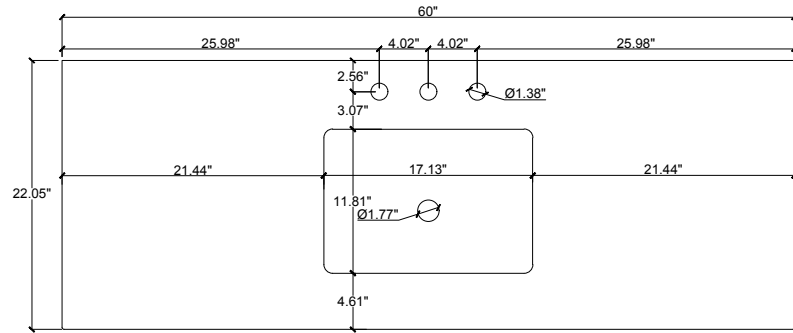

**MODEL NO.:**  
**VF48860MTK-BS**  
**Version:12.8.2021**

Top view

Side view

Drawer Interior Size

Front view

Back view