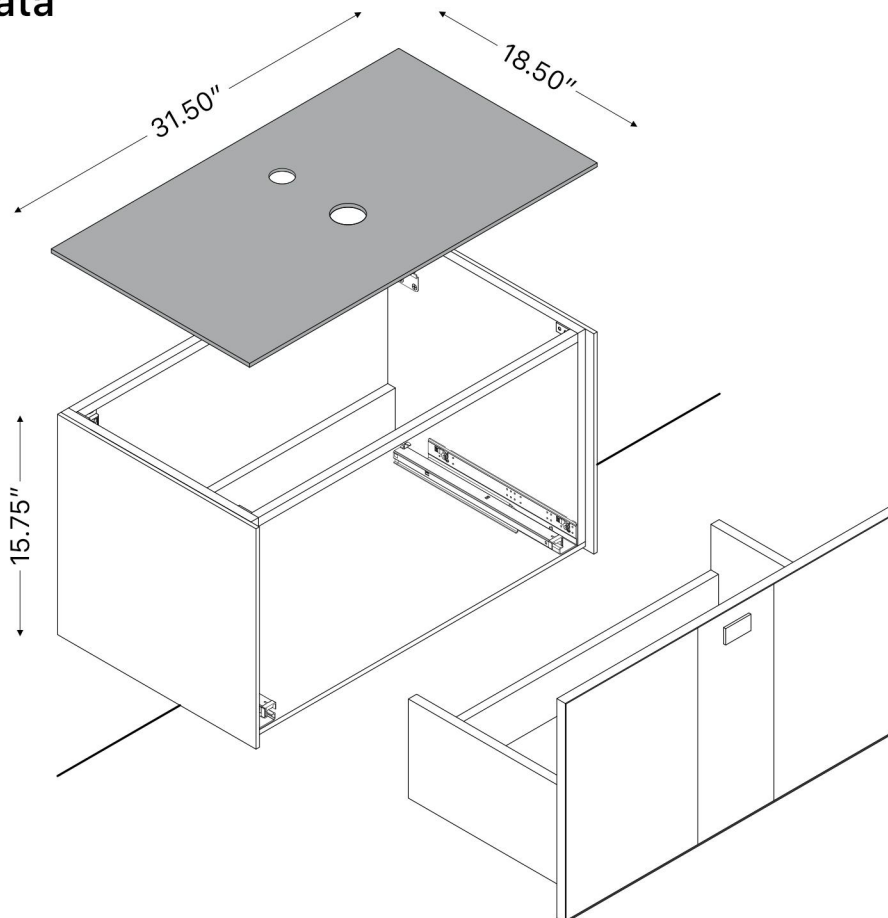

**Category:** Bathroom Vanity  
**Material:** Wood & Murano Glass  
**Dimensions:**  
31.50"(L) x 18.50"(W) x 15.75"(H)

**Colors:**

### Technical Data

\*Numbers are in inches

Prastra per fissaggio a parete  
Wall-mounting plate

Stop per fissaggio a parete  
Plug for wall-mounting plate

1

Smontaggio Cassetto premendo leve di sgancio  
Disassemble drawer by pressing release clips