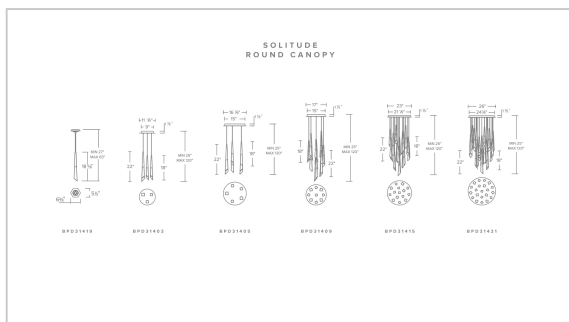

Solitude

BPD31403

LINE DRAWING

Project:

Location:

Fixture Type:

Catalog Number:

DESCRIPTION

Luxuriously crafted and beautifully designed to add dramatic character to any space, a spear of Optic Haze Quartz composed of natural quartz gemstone illuminates and gravitates with bolts of luminous energy.

FEATURES

- Round Canopy available in 3, 5, 9, 15, 21 Light configurations
- Optic Haze™ Quartz includes unique variations in luster, hue, and patterning
- 3CCT adjustability switch. Set from 3000K/3500K/4000K
- Thin, powered aircraft cables provide adjustable suspension height for an ultra-clean look
- Can be mounted on a sloped ceiling.
- Driver concealed within the canopy

RPL-GLA-31419L - Replacement Crystal 2
RPL-GLA-31419S - Replacement Crystal 1

Model	Crystal	Finish	# of Lights	CCT	Voltage	Wattage	Weight	LED Lumens	Delivered Lumens
BPD31403	OH	- AB - AN	21 Light	3000K/3500K/ 4000K	120-277V	183W	83.78lbs	7525	Up To 4574