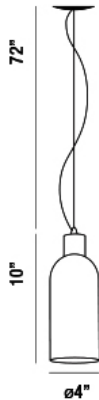

LUNGA, 1-LIGHT PENDANT

Product Details

Item No.	:	30451-018
Finish	:	Chrome
Shade	:	Clear
Diameter	:	4"
Height	:	10"
Est. Weight	:	3.74 lbs
Approval	:	cETLus

BULB DETAILS

No. of Bulbs	:	1
Bulb Type	:	B10
Bulb Wattage	:	60W
Bulb Socket	:	E12
Input Voltage	:	120V
Dimmable	:	No
Bulb Included	:	No

Options Available

ITEM NO.	FINISH	SHADE
30451-018	Chrome	Clear
30451-025	Chrome	Amber
30451-032	Chrome	Smoke

TECHNICAL DETAILS

Hanging Support Type	:	Aircraft Cable
Aircraft Cable Length	:	72"
Power Wire Length	:	72"

Rippled bottle shaped hand blown glass suspended from a chrome canopy

PROJECT INFORMATION

Job Name: Date: Type:

Comments: