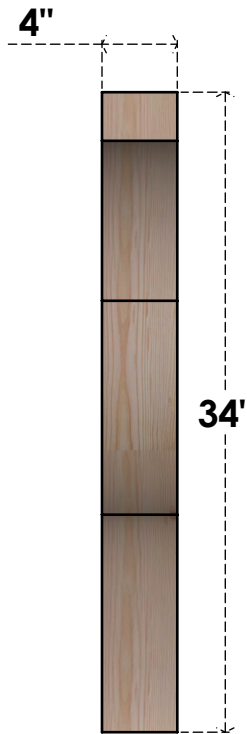

BRC04X28X34FST00RDF

4"W X 28"D X 34"H FUNSTON ROUGH SAWN BRACE, DOUGLAS FIR

SIDE

FRONT

EKENA MILLWORK
 2300 WEST MAIN ST.
 CLARKSVILLE, TX 75426
 TOLL FREE: 866-607-0453
 WWW.EKENAMILLWORK.COM

NOTES

1. INSTALLATION TO BE COMPLETED IN ACCORDANCE WITH MANUFACTURER'S SPECIFICATIONS.
2. DRAWING MAY NOT BE TO SCALE
3. THIS DRAWING IS INTENDED FOR DESIGN AND PLANNING PURPOSES ONLY.
4. ALL INFORMATION CONTAINED HEREIN WAS CURRENT AT THE TIME OF DEVELOPMENT BUT MUST BE REVIEWED AND APPROVED BY THE PRODUCT MANUFACTURER TO BE CONSIDERED ACCURATE.
5. PRODUCTS ARE NOT KILN DRIED. THIS ITEM IS UNIQUE AND WILL CONTAIN THE NATURAL VARIATIONS THAT THE WOOD SPECIES OFFERS. THIS MAY RESULT IN VARIATIONS UP TO 1/4"