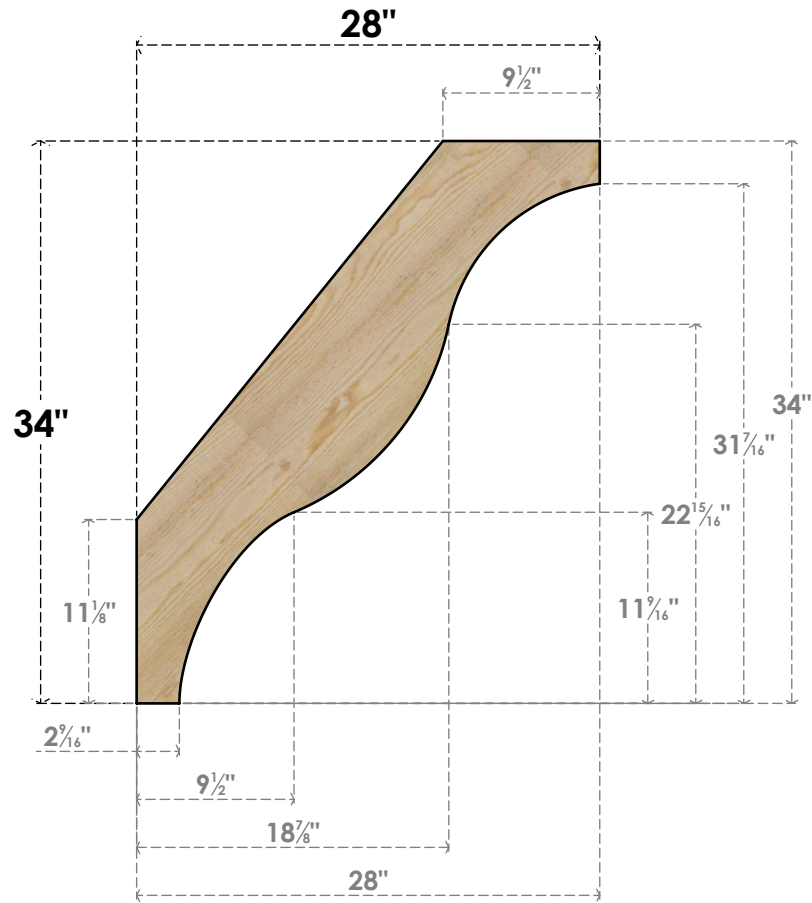

BRC04X28X34FST00RDF

4"W X 28"D X 34"H FUNSTON ROUGH SAWN BRACE, DOUGLAS FIR

SIDE

FRONT

EKENA MILLWORK
 2300 WEST MAIN ST.
 CLARKSVILLE, TX 75426
 TOLL FREE: 866-607-0453
 WWW.EKENAMILLWORK.COM

NOTES

1. INSTALLATION TO BE COMPLETED IN ACCORDANCE WITH MANUFACTURER'S SPECIFICATIONS.
2. DRAWING MAY NOT BE TO SCALE
3. THIS DRAWING IS INTENDED FOR DESIGN AND PLANNING PURPOSES ONLY.
4. ALL INFORMATION CONTAINED HEREIN WAS CURRENT AT THE TIME OF DEVELOPMENT BUT MUST BE REVIEWED AND APPROVED BY THE PRODUCT MANUFACTURER TO BE CONSIDERED ACCURATE.
5. PRODUCTS ARE NOT KILN DRIED. THIS ITEM IS UNIQUE AND WILL CONTAIN THE NATURAL VARIATIONS THAT THE WOOD SPECIES OFFERS. THIS MAY RESULT IN VARIATIONS UP TO 1/4"