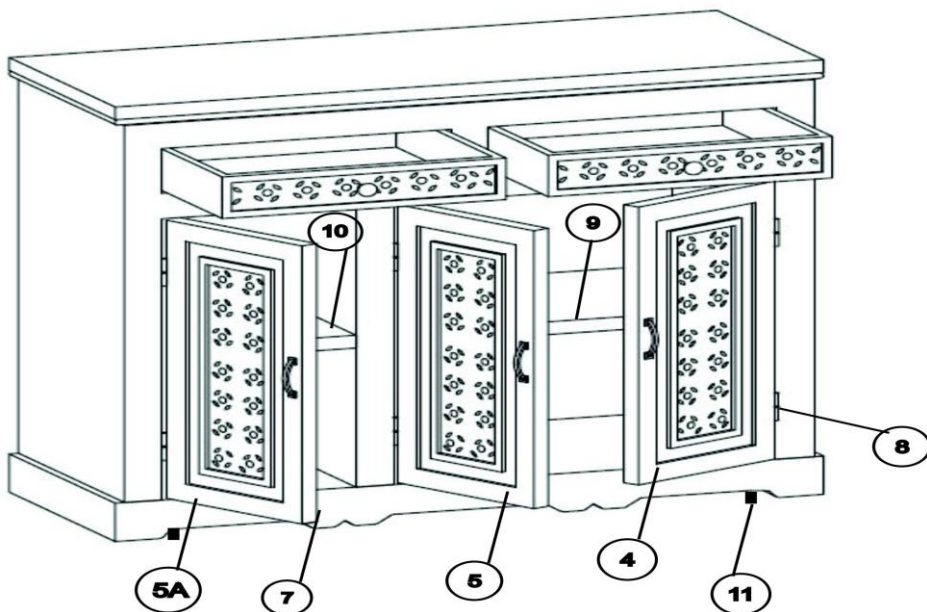

ASSEMBLY INSTRUCTION & PARTS IDENTIFICATION 48" ANT BLACK CONSOLE

Thank you for purchasing this quality product. Be sure to check all packing material carefully for small parts that may have come loose inside the carton during shipment.

Parts key

No	Qty	Description	No	Qty	Description
1	2Pcs	Drawer Complete	7	3 Sets	Door Catch
2	2Sets	Knob w/ Screw for Drawer	8	6 Pcs	Door Hinge
3	2Sets	Drawer Stop	9	1 Pc	Large Shelf- (Right Side)
4	1 Pc	Right Facing Door	10	1 Pc	Small Shelf - (Left Side)
5	1 Pc	Center Door	11	4 Pcs	Floor Glide
5A	1 Pc	Left Facing Door			
6	3 Sets	Door Handle w/Screw			

Anti-tip Hardware

No	Qty	Description	No	Qty	Description
1	2Pcs	WALL ANCHOR	C	1 Pc	Plastic strap
2	2Pcs	Plastic bracket	D	2Pcs	Short Screw
			E	2Pcs	Long Screw

I

PLEASENOTE: To help prevent the possibility of tip-over, install the tip-over restraint provided.

II.