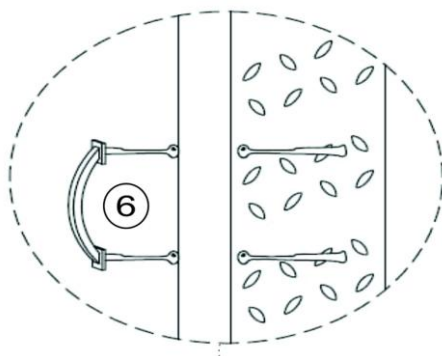

ASSEMBLY INSTRUCTION & PARTS IDENTIFICATION 48" ANT BLACK CONSOLE

Thank you for purchasing this quality product. Be sure to check all packing material carefully for small parts that may have come loose inside the carton during shipment.

Parts key

No	Qty	Description	No	Qty	Description
1	2Pcs	Drawer Complete	7	3 Sets	Door Catch
2	2Sets	Knob w/ Screw for Drawer	8	6 Pcs	Door Hinge
3	2Sets	Drawer Stop	9	1 Pc	Large Shelf- (Right Side)
4	1 Pc	Right Facing Door	10	1 Pc	Small Shelf - (Left Side)
5	1 Pc	Center Door	11	4 Pcs	Floor Glide
5A	1 Pc	Left Facing Door			
6	3 Sets	Door Handle w/Screw			

Anti-tip Hardware

No	Qty	Description	No	Qty	Description
1	2Pcs	WALL ANCHOR	C	1 Pc	Plastic strap
2	2Pcs	Plastic bracket	D	2Pcs	Short Screw
			E	2Pcs	Long Screw

I

PLEASENOTE: To help prevent the possibility of tip-over, install the tip-over restraint provided.