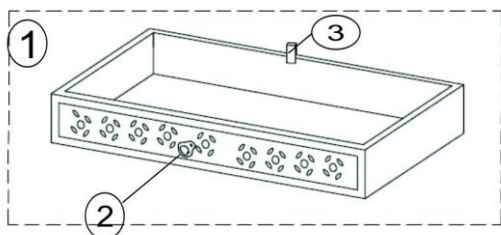

ASSEMBLY INSTRUCTION & PARTS IDENTIFICATION 48" ANT BLACK CONSOLE

Thank you for purchasing this quality product. Be sure to check all packing material carefully for small parts that may have come loose inside the carton during shipment.

Parts key

No	Qty	Description	No	Qty	Description
1	2Pcs	Drawer Complete	7	3 Sets	Door Catch
2	2Sets	Knob w/ Screw for Drawer	8	6 Pcs	Door Hinge
3	2Sets	Drawer Stop	9	1 Pc	Large Shelf- (Right Side)
4	1 Pc	Right Facing Door	10	1 Pc	Small Shelf - (Left Side)
5	1 Pc	Center Door	11	4 Pcs	Floor Glide
5A	1 Pc	Left Facing Door			
6	3 Sets	Door Handle w/Screw			

Anti-tip Hardware

No	Qty	Description	No	Qty	Description
1	2Pcs	WALL ANCHOR	C	1 Pc	Plastic strap
2	2Pcs	Plastic bracket	D	2Pcs	Short Screw
			E	2Pcs	Long Screw

I

PLEASENOTE: To help prevent the possibility of tip-over, install the tip-over restraint provided.

II.