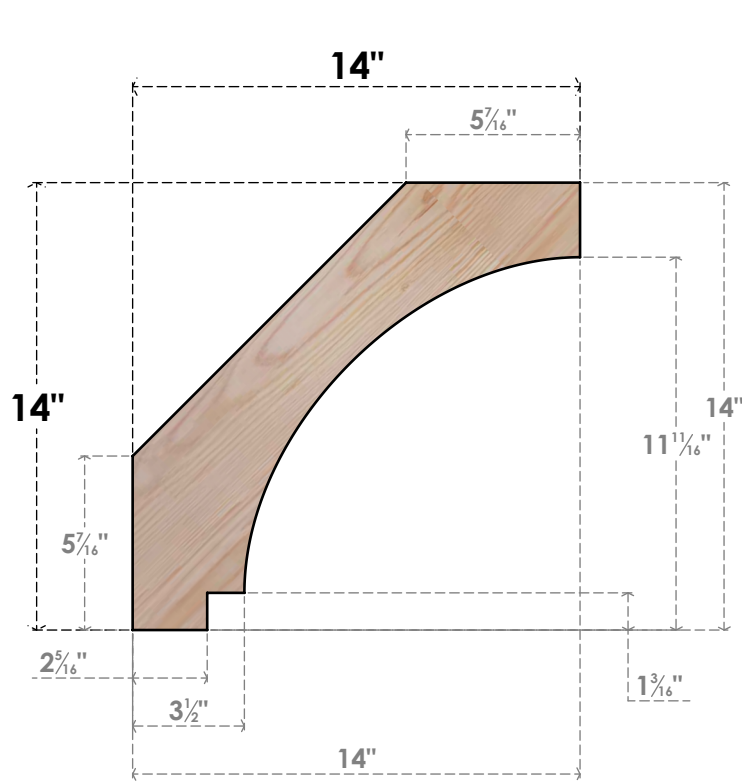

BRC04X14X14IMP00SDF

3 1/2"W X 14"D X 14"H IMPERIAL SMOOTH BRACE, DOUGLAS FIR

SIDE

FRONT

EKENA MILLWORK
 2300 WEST MAIN ST.
 CLARKSVILLE, TX 75426
 TOLL FREE: 866-607-0453
 WWW.EKENAMILLWORK.COM

NOTES

1. INSTALLATION TO BE COMPLETED IN ACCORDANCE WITH MANUFACTURER'S SPECIFICATIONS.
2. DRAWING MAY NOT BE TO SCALE
3. THIS DRAWING IS INTENDED FOR DESIGN AND PLANNING PURPOSES ONLY.
4. ALL INFORMATION CONTAINED HEREIN WAS CURRENT AT THE TIME OF DEVELOPMENT BUT MUST BE REVIEWED AND APPROVED BY THE PRODUCT MANUFACTURER TO BE CONSIDERED ACCURATE.
5. PRODUCTS ARE NOT KILN DRIED. THIS ITEM IS UNIQUE AND WILL CONTAIN THE NATURAL VARIATIONS THAT THE WOOD SPECIES OFFERS. THIS MAY RESULT IN VARIATIONS UP TO 1/4"