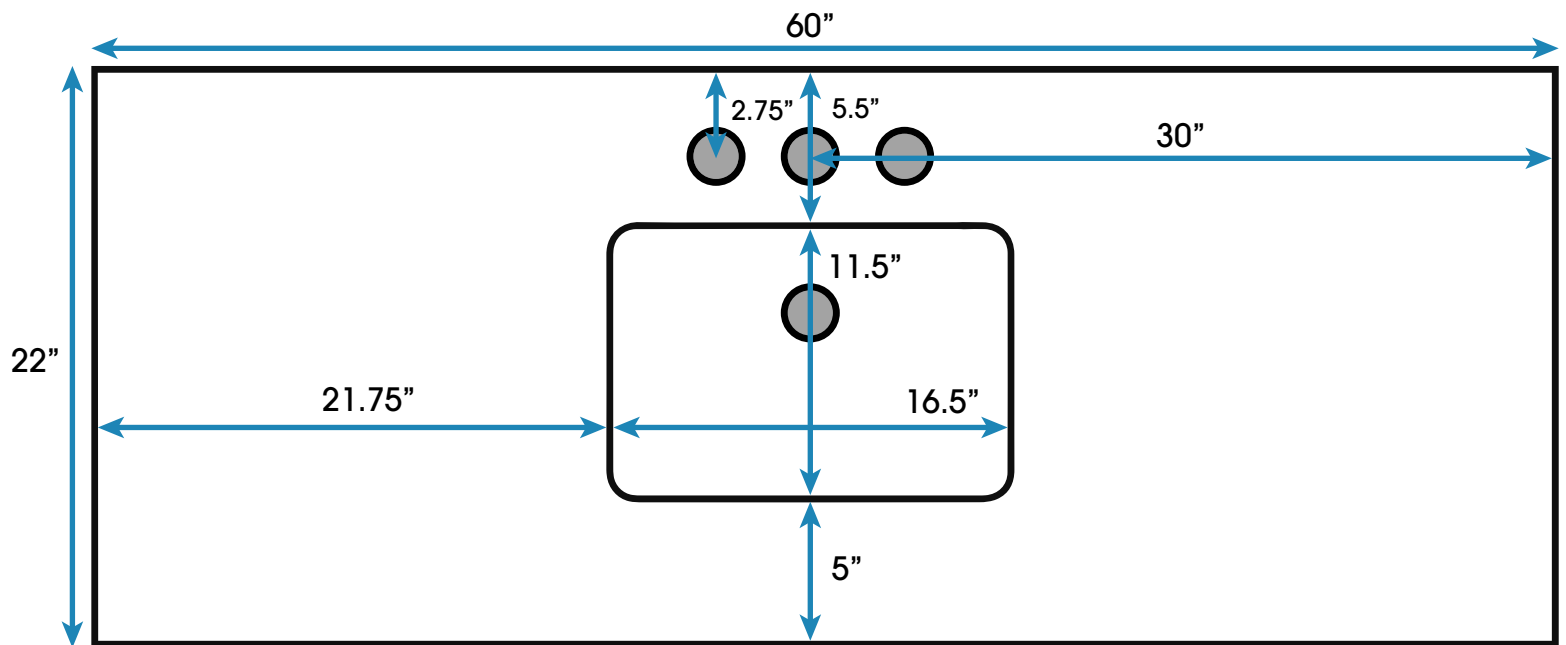

Copenhagen 60-inch Single Bath Vanity (Top View)

**All measurements are approximate and rounded to the nearest quarter inch
Please allow for a slight margin of error**