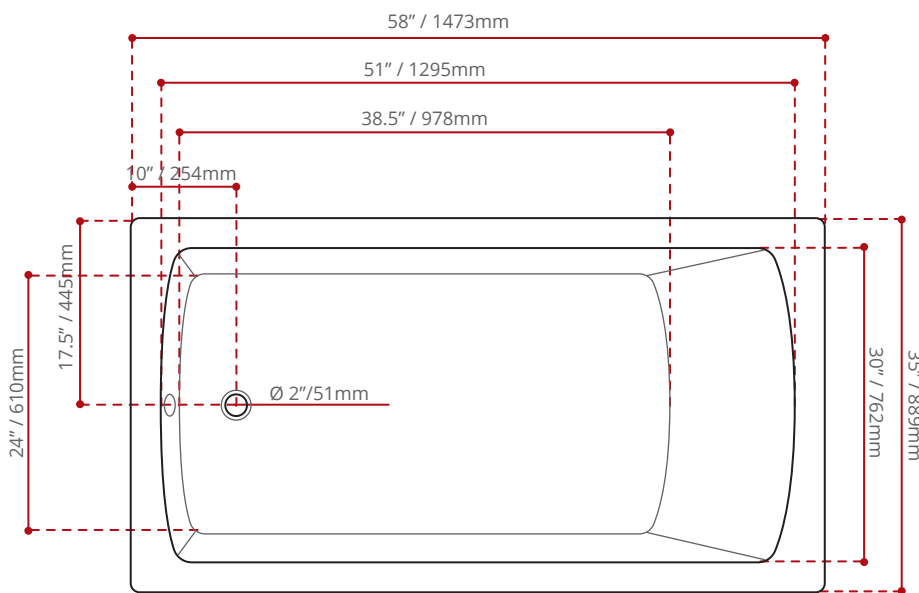

DESCRIPTION:

- Classic Style.
- High gloss / Crack-resistant acrylic.
- Made in Canada.
- Complies with CSA & IAPMO standards.

AVAILABLE OPTIONS:

- Biscuit & black Colour. ○ ●
- Textured Bottom

JETTING OPTIONS:

WATER DEPTH

13.5" / 343mm

CAPACITY

70.6 gal.
267.3 litres of water

SHIPPING DIMENSIONS

62 x 38 x 24" / 1575 x 965 x 610mm

NET WEIGHT

29 kg / 64 lbs

GROSS WEIGHT

35.8 kg / 79 lbs

Measurements may vary ± 5mm
- Diagram NOT to scale -