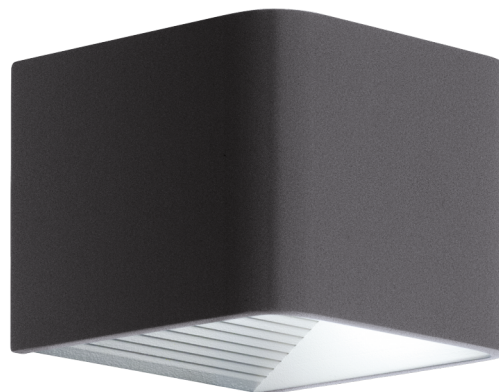

General Information

Type	wall luminaire
Product segment	Outdoor
Theme	sonstige / nicht zuordenbar

Dimensions

Article Height (in mm)	75
Article Width (in mm)	120
Article Length (in mm)	135
Net Weight	0.579 Kilogram

Material & Colour

Enclosure Material	aluminium
Enclosure Colour	anthracite
Glass/Shade Material	plastic
Glass/Shade Colour	white

Functionality

Switch Type	without switch
Function	LED not replaceable
Battery	No