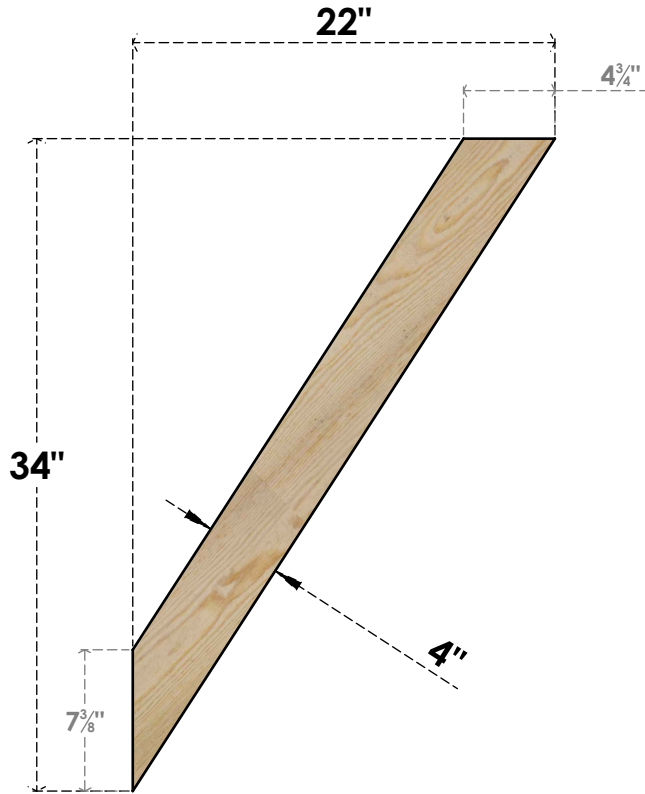

BRC04X22X34TRA00RDF

4"W X 22"D X 34"H TRADITIONAL ROUGH SAWN BRACE, DOUGLAS FIR

SIDE

FRONT

EKENA MILLWORK
 2300 WEST MAIN ST.
 CLARKSVILLE, TX 75426
 TOLL FREE: 866-607-0453
 WWW.EKENAMILLWORK.COM

NOTES

1. INSTALLATION TO BE COMPLETED IN ACCORDANCE WITH MANUFACTURER'S SPECIFICATIONS.
2. DRAWING MAY NOT BE TO SCALE
3. THIS DRAWING IS INTENDED FOR DESIGN AND PLANNING PURPOSES ONLY.
4. ALL INFORMATION CONTAINED HEREIN WAS CURRENT AT THE TIME OF DEVELOPMENT BUT MUST BE REVIEWED AND APPROVED BY THE PRODUCT MANUFACTURER TO BE CONSIDERED ACCURATE.
5. PRODUCTS ARE NOT KILN DRIED. THIS ITEM IS UNIQUE AND WILL CONTAIN THE NATURAL VARIATIONS THAT THE WOOD SPECIES OFFERS. THIS MAY RESULT IN VARIATIONS UP TO 1/4"