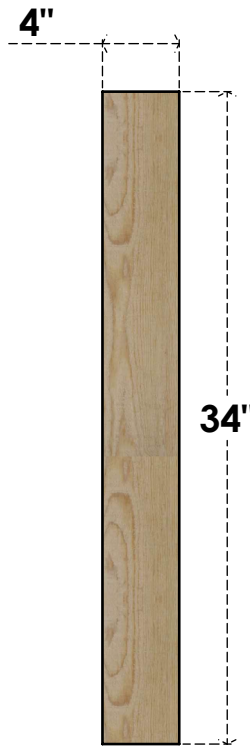

BRC04X22X34TRA00RDF

4"W X 22"D X 34"H TRADITIONAL ROUGH SAWN BRACE, DOUGLAS FIR

SIDE

FRONT

EKENA MILLWORK
 2300 WEST MAIN ST.
 CLARKSVILLE, TX 75426
 TOLL FREE: 866-607-0453
 WWW.EKENAMILLWORK.COM

NOTES

1. INSTALLATION TO BE COMPLETED IN ACCORDANCE WITH MANUFACTURER'S SPECIFICATIONS.
2. DRAWING MAY NOT BE TO SCALE
3. THIS DRAWING IS INTENDED FOR DESIGN AND PLANNING PURPOSES ONLY.
4. ALL INFORMATION CONTAINED HEREIN WAS CURRENT AT THE TIME OF DEVELOPMENT BUT MUST BE REVIEWED AND APPROVED BY THE PRODUCT MANUFACTURER TO BE CONSIDERED ACCURATE.
5. PRODUCTS ARE NOT KILN DRIED. THIS ITEM IS UNIQUE AND WILL CONTAIN THE NATURAL VARIATIONS THAT THE WOOD SPECIES OFFERS. THIS MAY RESULT IN VARIATIONS UP TO 1/4"