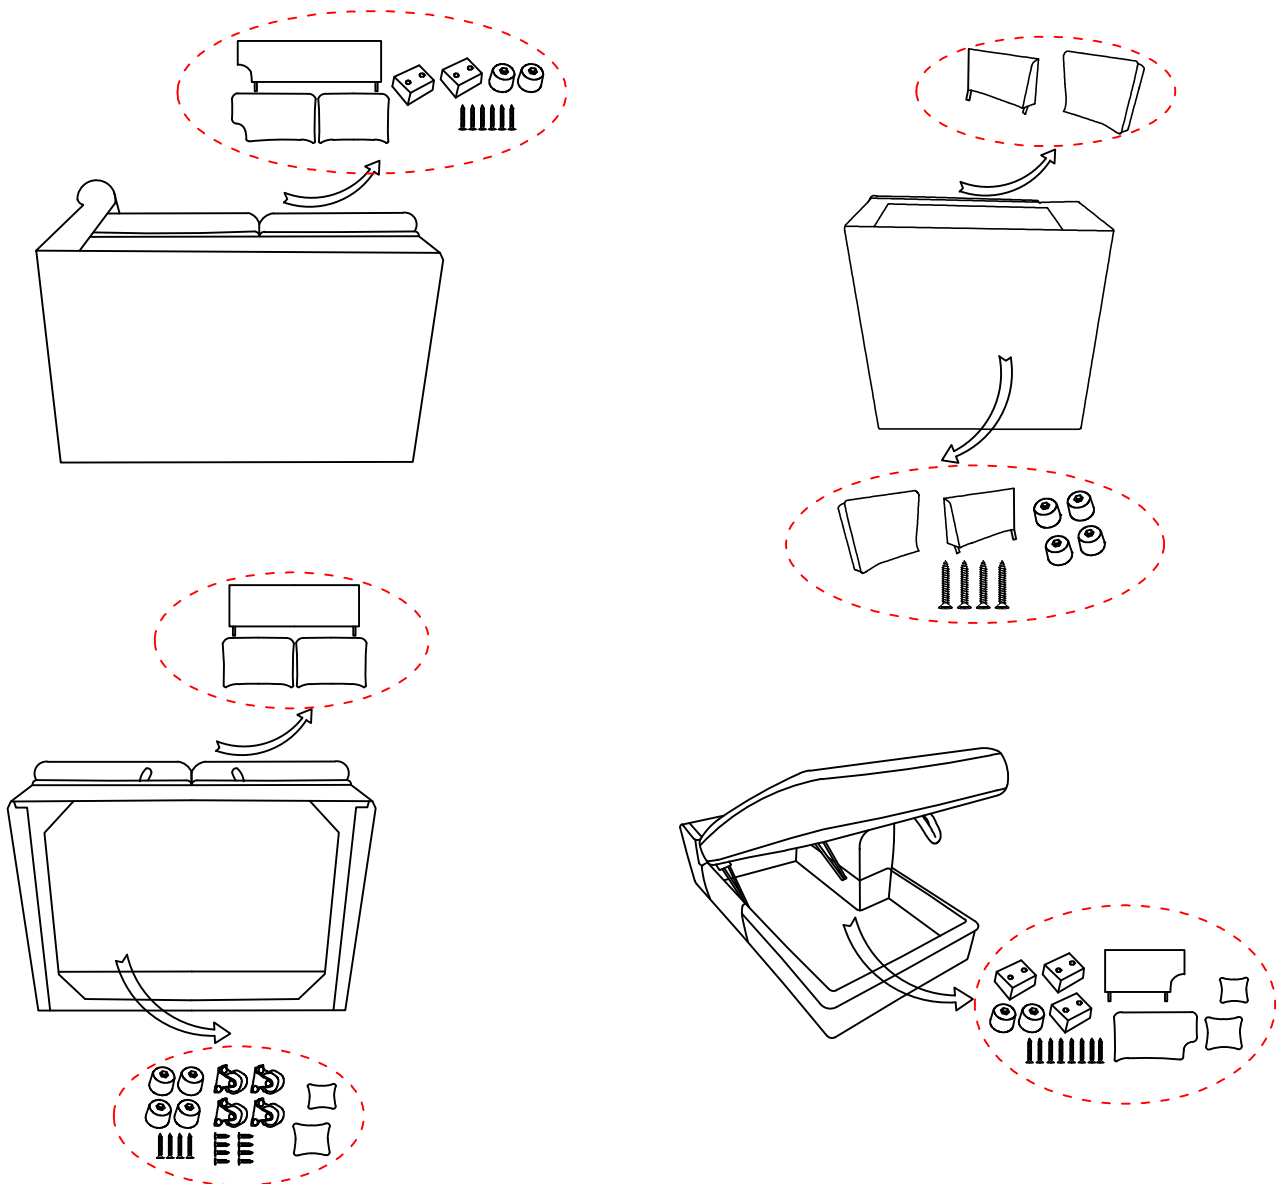

ASSEMBLY INSTRUCTIONS

Model: 7080DJ

Parts of the list:

A	5PCS	B	12PCS	C	4PCS	D	8PCS	E	22PCS
							M5*25MM		M5*50MM

step1

step2

step3

step4

step5

step6