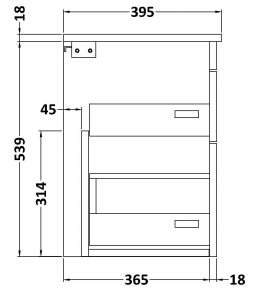

CUSTOMER DATA SHEET

DESCRIPTION: 800 Wh 2-Drawer Vanity With Basin B