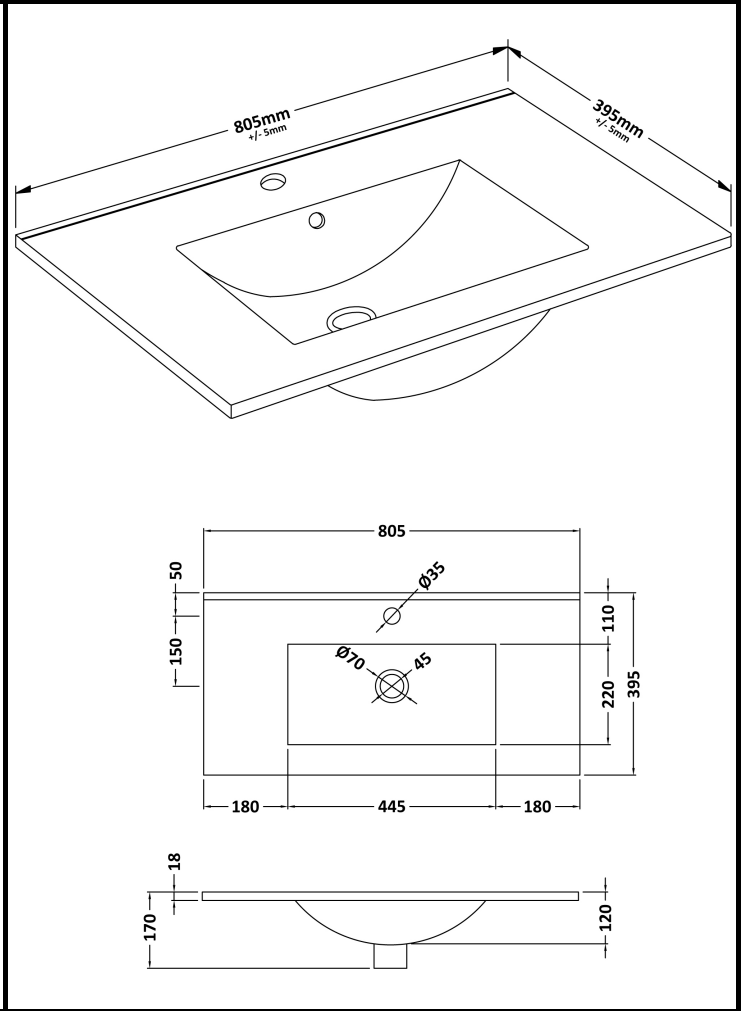

### PRODUCT DIMENSIONS

Height (mm)	Width (mm)	Depth (mm)	Nett Wgt Kg
538	800	383	34

### OUTER BOX DIMENSIONS (If Applicable)

Height (mm)	Width (mm)	Depth (mm)	Gross Wgt Kg

# CUSTOMER DATA SHEET - CERAMICS

DESCRIPTION: Basin 800mm

## PRODUCT DIMENSIONS

Height (mm)	Width (mm)	Depth (mm)	Nett Wgt Kg
170	800	390	16.9