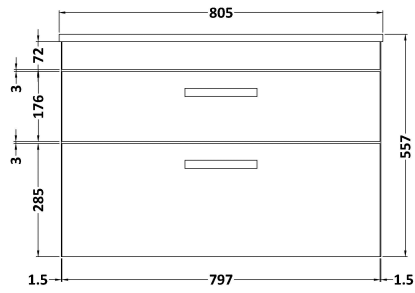

CUSTOMER DATA SHEET

DESCRIPTION: 800 Wh 2-Drawer Vanity With Basin B