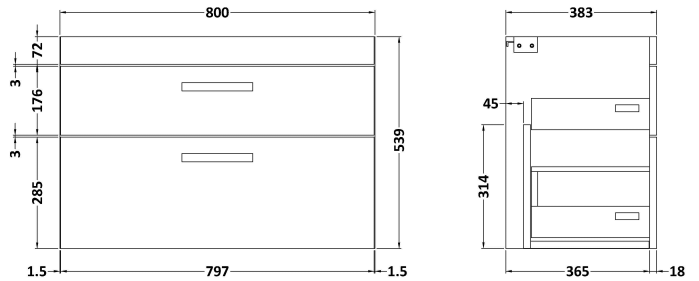

### PRODUCT DIMENSIONS

Height (mm)	Width (mm)	Depth (mm)	Nett Wgt Kg
538	800	383	34

### PACKAGING DIMENSIONS

Height (mm)	Width (mm)	Depth (mm)	Gross Wgt Kg
560	820	405	34

# CUSTOMER DATA SHEET - CERAMICS

DESCRIPTION: Basin 800mm

## PRODUCT DIMENSIONS

Height (mm)	Width (mm)	Depth (mm)	Nett Wgt Kg
170	800	390	16.9