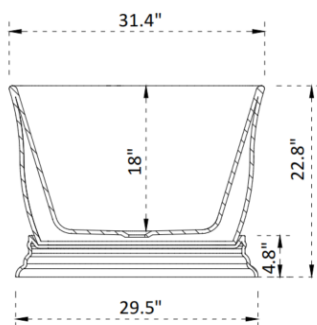

KEY FEATURES

- Material: Solid Surface
- Water Capacity : 92 Gallons.
- Including Adjustable Leg Levelers.
- Inclusive of a pop-up drainer and flexible hose
- With Built-in overflow for added convenience.
- Faucet not included.
- cUPC Certificate.
- 3 Years Warranty.
- Unrivaled comfort achieved through impeccably designed ergonomic structure.
- Non-porous surface for easy cleaning and maintenance.
- Enduring, fade-resistant color maintains vibrancy over time.
- Highly effective thermal insulation ensures prolonged water temperature stability.
- Solid, one-piece construction. Exceptionally durable for decades of use.
- Streamlined and expeditious installation process.

Front View

Top View

Side View

Product Size : 70.9"W x 31.5" D x 22.8"H

Package Size : 74"W x 35"D x 30"H

Net Weight: 396 lbs

Gross Weight: 518 lbs

Color Finish: Matte Black (MB)