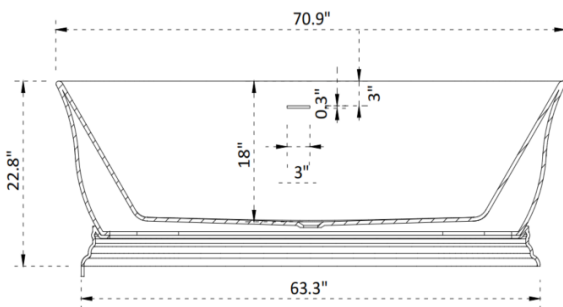

DESCRIPTION

Indulge in tranquility and opulence with the Ancerre Designs Heritage freestanding bath. The oval, ergonomically designed tub not only promises a deep, relaxing soak but also delivers optimal support for your body. Meticulously crafted from cast resin material and featuring one-piece seamless construction, it guarantees exceptional durability. The bath's graceful lines and straight shroud effortlessly integrate into diverse bathroom styles, offering a versatile and stylish addition to your space.

KEY FEATURES

- Material: Solid Surface
- Water Capacity : 92 Gallons.
- Including Adjustable Leg Levelers.
- Inclusive of a pop-up drainer and flexible hose
- With Built-in overflow for added convenience.
- Faucet not included.
- cUPC Certificate.
- 3 Years Warranty.
- Unrivaled comfort achieved through impeccably designed ergonomic structure.
- Non-porous surface for easy cleaning and maintenance.
- Enduring, fade-resistant color maintains vibrancy over time.
- Highly effective thermal insulation ensures prolonged water temperature stability.
- Solid, one-piece construction. Exceptionally durable for decades of use.
- Streamlined and expeditious installation process.

Front View

Top View

Side View

Product Size : 70.9"W x 31.5" D x 22.8"H

Package Size : 74"W x 35"D x 30"H

Net Weight: 396 lbs

Gross Weight: 518 lbs

Color Finish: Matte Black (MB)