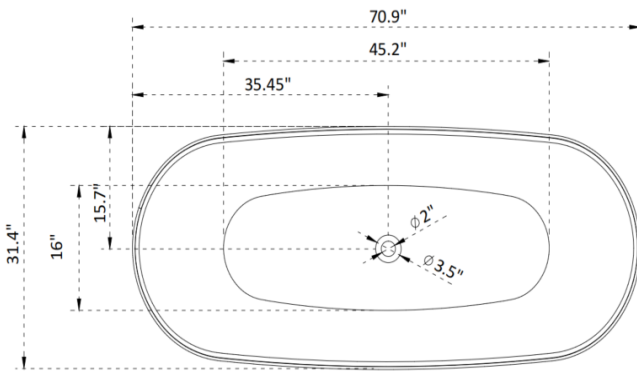

DESCRIPTION

Indulge in tranquility and opulence with the Ancerre Designs Heritage freestanding bath. The oval, ergonomically designed tub not only promises a deep, relaxing soak but also delivers optimal support for your body. Meticulously crafted from cast resin material and featuring one-piece seamless construction, it guarantees exceptional durability. The bath's graceful lines and straight shroud effortlessly integrate into diverse bathroom styles, offering a versatile and stylish addition to your space.

KEY FEATURES

- Material: Solid Surface
- Water Capacity : 92 Gallons.
- Including Adjustable Leg Levelers.
- Inclusive of a pop-up drainer and flexible hose
- With Built-in overflow for added convenience.
- Faucet not included.
- cUPC Certificate.
- 3 Years Warranty.
- Unrivaled comfort achieved through impeccably designed ergonomic structure.
- Non-porous surface for easy cleaning and maintenance.
- Enduring, fade-resistant color maintains vibrancy over time.
- Highly effective thermal insulation ensures prolonged water temperature stability.
- Solid, one-piece construction. Exceptionally durable for decades of use.
- Streamlined and expeditious installation process.

Front View

Top View

Side View

Product Size : 70.9"W x 31.5" D x 22.8"H

Package Size : 74"W x 35"D x 30"H

Net Weight: 396 lbs

Gross Weight: 518 lbs

Color Finish: Matte Black (MB)