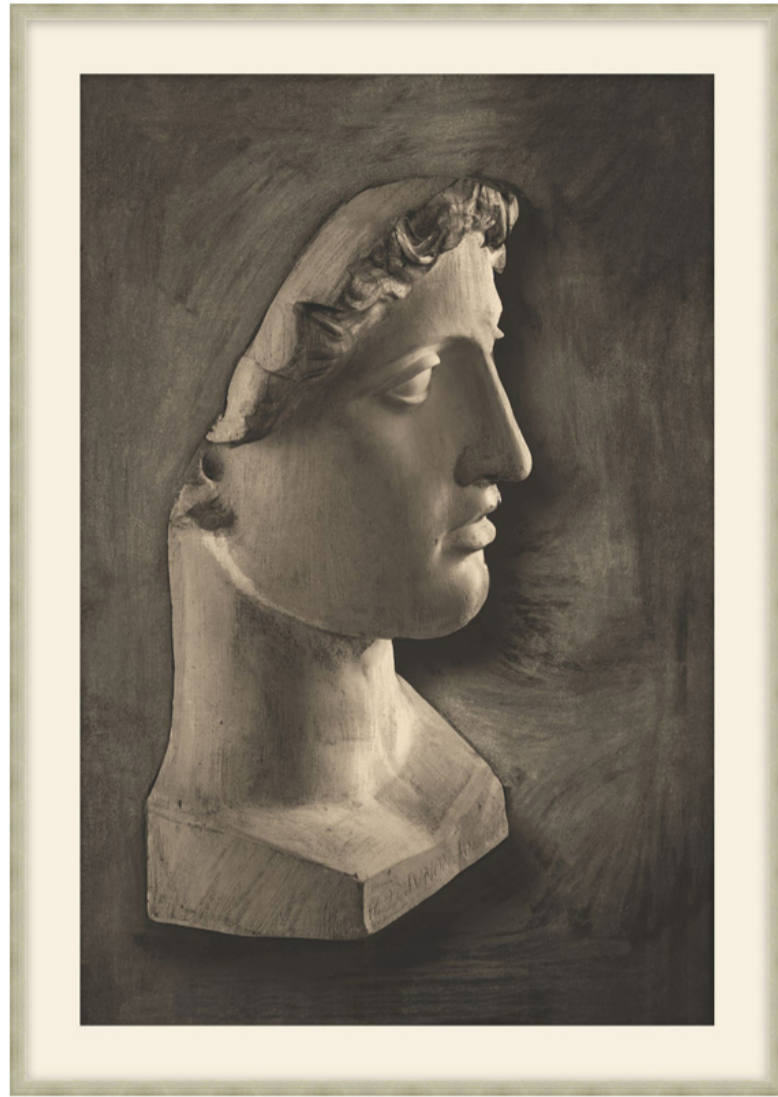

THEODORE ALEXANDER

Roman Profile 4

D3128S62544-5114

Wood Frame

Textured Paper - Floated Deckled

M4 - Warm White Smooth + White Core Width:2.5"

W 19½ x D 1¼ x H 25½ inches

Material(s):

Collection: Art by TA

Style: Modern / Formal Modern

Type: Décor / Wall Art