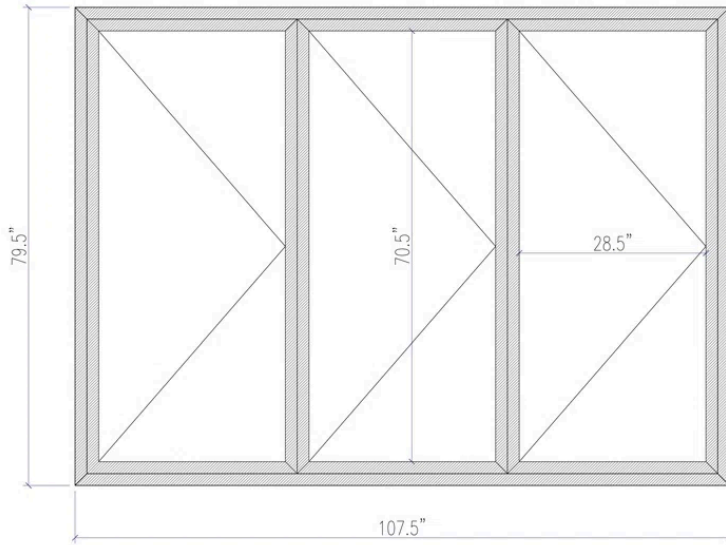

Front View Dimension

Bottom Track Dimension

Our current folding doors come with the high bottom track, which offers the advantages of superior airtightness, sealing, and resistance to water intrusion from outside

We can also customize a low bottom track to accommodate the needs of elderly and disabled individuals, providing easy access

Inside House

Orientation

Cut Dimension