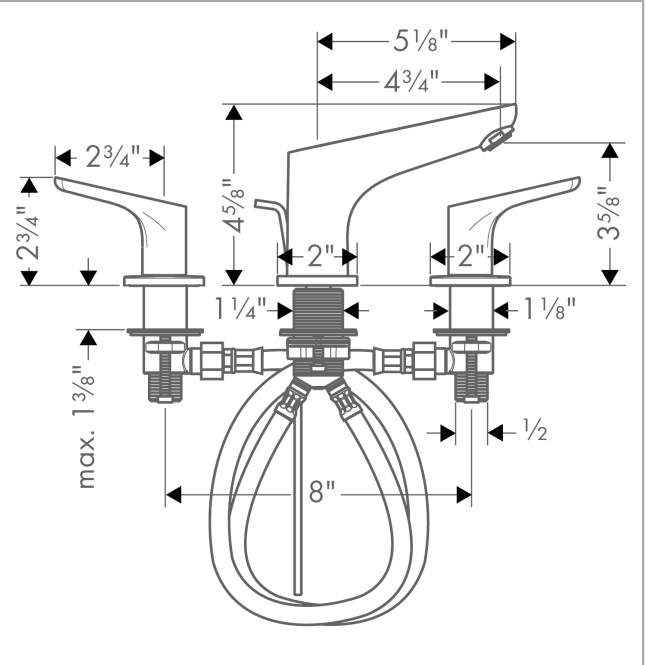

Focus

Widespread Faucet 100 with Pop-Up Drain, 1.2 GPM

Finishes : **chrome** Part no. : **04369000**

Description

Features

- Spray modes: Aerated spray
- Flow: 1.2 GPM (4.5 L/Min)
- 90° ceramic valves
- Includes pop-up drain

Item details

List Price \$ 413.00

Technology

Compliance

Product image

Scale drawing

Focus

Widespread Faucet 100 with Pop-Up Drain, 1.2 GPM

Finishes : **chrome** Part no. : **04369000**

Spare parts list

Year of production: >07/16

Pos.	Description	Part no.	Price	PU
1	aerator M24x1 (4,5 l/min)	92879000	-	1
2	escutcheon for spout	97505000	-	1
3	O-ring 11x2	98127000	-	1
4	fixing set (Ø 32)	13961000	-	1
5	connection hose 17½" M10x1 3/8"	94071001	-	1
6	shut off unit right closing	94009000	-	1
7	shut off unit left closing	94008000	-	1
8	handle	95930001	-	1
9	pull rod	96657000	-	1
a	pop up waste	88509000	-	1