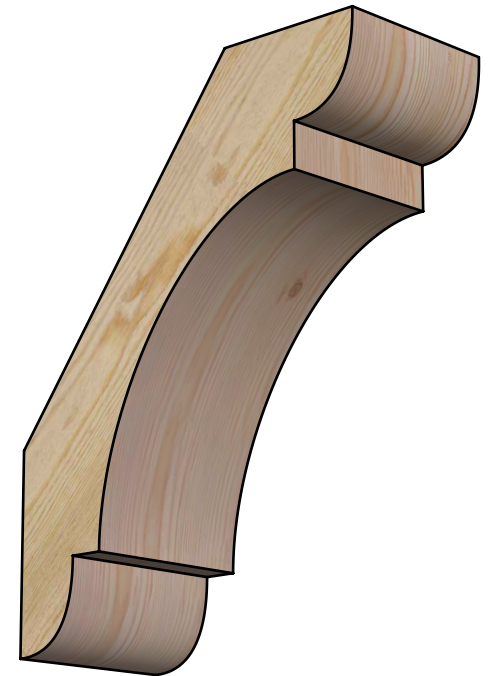

BRC06X14X18OLY00RDF

6"W X 14"D X 18"H OLYMPIC ROUGH SAWN BRACE, DOUGLAS FIR

SIDE

FRONT

EKENA MILLWORK
 2300 WEST MAIN ST.
 CLARKSVILLE, TX 75426
 TOLL FREE: 866-607-0453
 WWW.EKENAMILLWORK.COM

NOTES

1. INSTALLATION TO BE COMPLETED IN ACCORDANCE WITH MANUFACTURER'S SPECIFICATIONS.
2. DRAWING MAY NOT BE TO SCALE
3. THIS DRAWING IS INTENDED FOR DESIGN AND PLANNING PURPOSES ONLY.
4. ALL INFORMATION CONTAINED HEREIN WAS CURRENT AT THE TIME OF DEVELOPMENT BUT MUST BE REVIEWED AND APPROVED BY THE PRODUCT MANUFACTURER TO BE CONSIDERED ACCURATE.
5. PRODUCTS ARE NOT KILN DRIED. THIS ITEM IS UNIQUE AND WILL CONTAIN THE NATURAL VARIATIONS THAT THE WOOD SPECIES OFFERS. THIS MAY RESULT IN VARIATIONS UP TO 1/4"