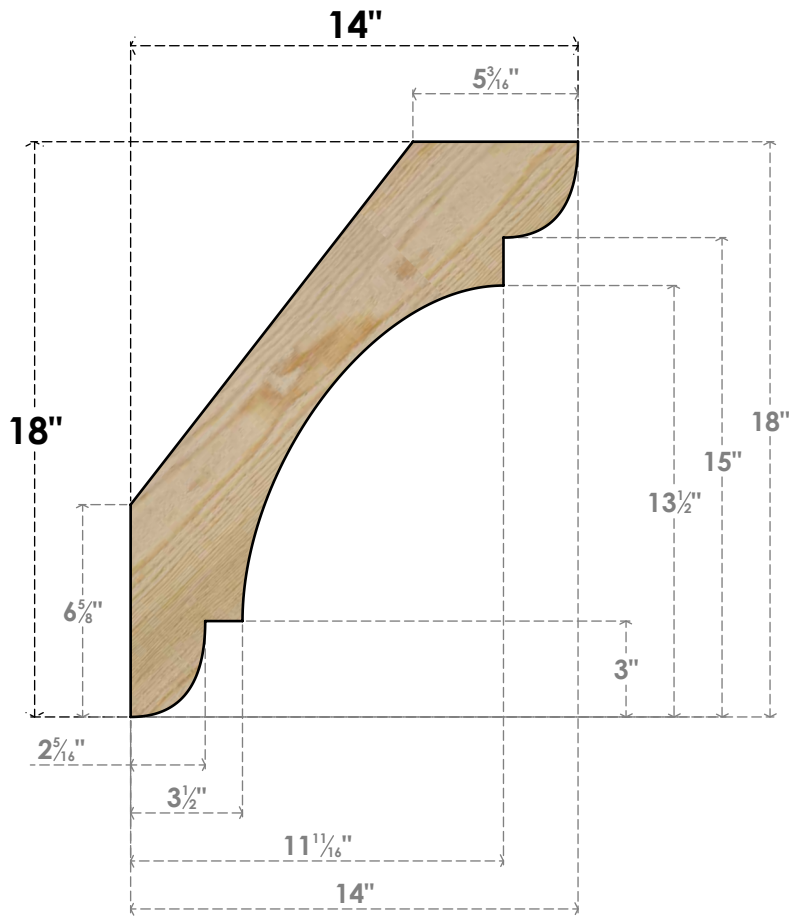

BRC06X14X18OLY00RDF

6"W X 14"D X 18"H OLYMPIC ROUGH SAWN BRACE, DOUGLAS FIR

SIDE

FRONT

EKENA MILLWORK
 2300 WEST MAIN ST.
 CLARKSVILLE, TX 75426
 TOLL FREE: 866-607-0453
 WWW.EKENAMILLWORK.COM

NOTES

1. INSTALLATION TO BE COMPLETED IN ACCORDANCE WITH MANUFACTURER'S SPECIFICATIONS.
2. DRAWING MAY NOT BE TO SCALE
3. THIS DRAWING IS INTENDED FOR DESIGN AND PLANNING PURPOSES ONLY.
4. ALL INFORMATION CONTAINED HEREIN WAS CURRENT AT THE TIME OF DEVELOPMENT BUT MUST BE REVIEWED AND APPROVED BY THE PRODUCT MANUFACTURER TO BE CONSIDERED ACCURATE.
5. PRODUCTS ARE NOT KILN DRIED. THIS ITEM IS UNIQUE AND WILL CONTAIN THE NATURAL VARIATIONS THAT THE WOOD SPECIES OFFERS. THIS MAY RESULT IN VARIATIONS UP TO 1/4"