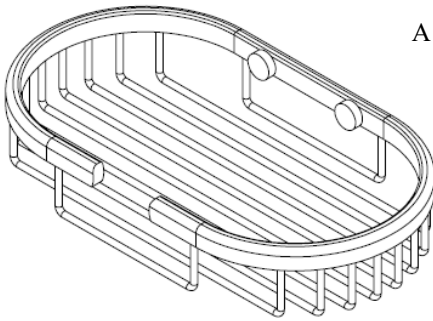

Shower Basket Installation Guide

A

B

Parts Included	QTY
A - Shower Basket	1
B - Screw	2

Model #	Description	Finish	Weight (lb)	WxHxD (mm)	WxHxD (Inches)	Metal Type
A	Shower Basket	Chrome	1	200 x 36 x 114	7.9 x 1.4 x 4.5	Brass
B	Shower Basket	Matte Black	1	200 x 36 x 114	7.9 x 1.4 x 4.5	Brass