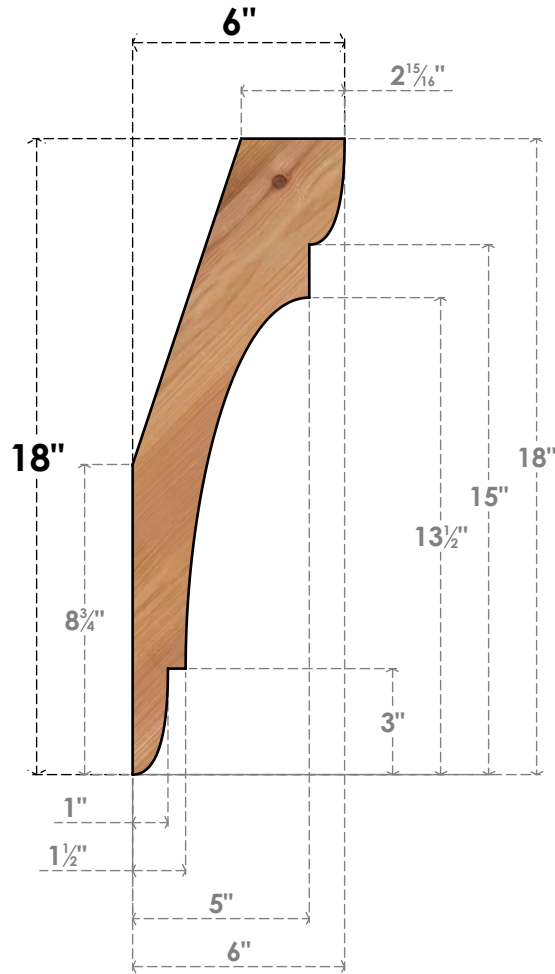

BRC04X06X18OLY00SWR

3 1/2"W X 6"D X 18"H OLYMPIC SMOOTH BRACE, WESTERN RED CEDAR

SIDE

FRONT

EKENA MILLWORK
 2300 WEST MAIN ST.
 CLARKSVILLE, TX 75426
 TOLL FREE: 866-607-0453
 WWW.EKENAMILLWORK.COM

NOTES

1. INSTALLATION TO BE COMPLETED IN ACCORDANCE WITH MANUFACTURER'S SPECIFICATIONS.
2. DRAWING MAY NOT BE TO SCALE
3. THIS DRAWING IS INTENDED FOR DESIGN AND PLANNING PURPOSES ONLY.
4. ALL INFORMATION CONTAINED HEREIN WAS CURRENT AT THE TIME OF DEVELOPMENT BUT MUST BE REVIEWED AND APPROVED BY THE PRODUCT MANUFACTURER TO BE CONSIDERED ACCURATE.
5. PRODUCTS ARE NOT KILN DRIED. THIS ITEM IS UNIQUE AND WILL CONTAIN THE NATURAL VARIATIONS THAT THE WOOD SPECIES OFFERS. THIS MAY RESULT IN VARIATIONS UP TO 1/4"