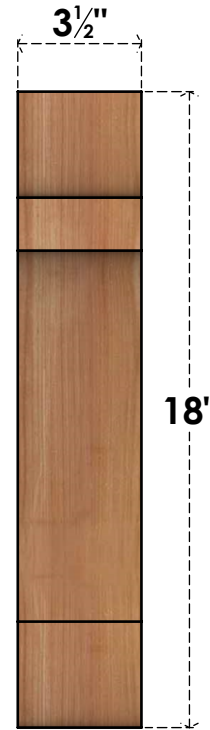

BRC04X06X18OLY00SWR

3 1/2"W X 6"D X 18"H OLYMPIC SMOOTH BRACE, WESTERN RED CEDAR

SIDE

FRONT

EKENA MILLWORK
 2300 WEST MAIN ST.
 CLARKSVILLE, TX 75426
 TOLL FREE: 866-607-0453
 WWW.EKENAMILLWORK.COM

NOTES

1. INSTALLATION TO BE COMPLETED IN ACCORDANCE WITH MANUFACTURER'S SPECIFICATIONS.
2. DRAWING MAY NOT BE TO SCALE
3. THIS DRAWING IS INTENDED FOR DESIGN AND PLANNING PURPOSES ONLY.
4. ALL INFORMATION CONTAINED HEREIN WAS CURRENT AT THE TIME OF DEVELOPMENT BUT MUST BE REVIEWED AND APPROVED BY THE PRODUCT MANUFACTURER TO BE CONSIDERED ACCURATE.
5. PRODUCTS ARE NOT KILN DRIED. THIS ITEM IS UNIQUE AND WILL CONTAIN THE NATURAL VARIATIONS THAT THE WOOD SPECIES OFFERS. THIS MAY RESULT IN VARIATIONS UP TO 1/4"